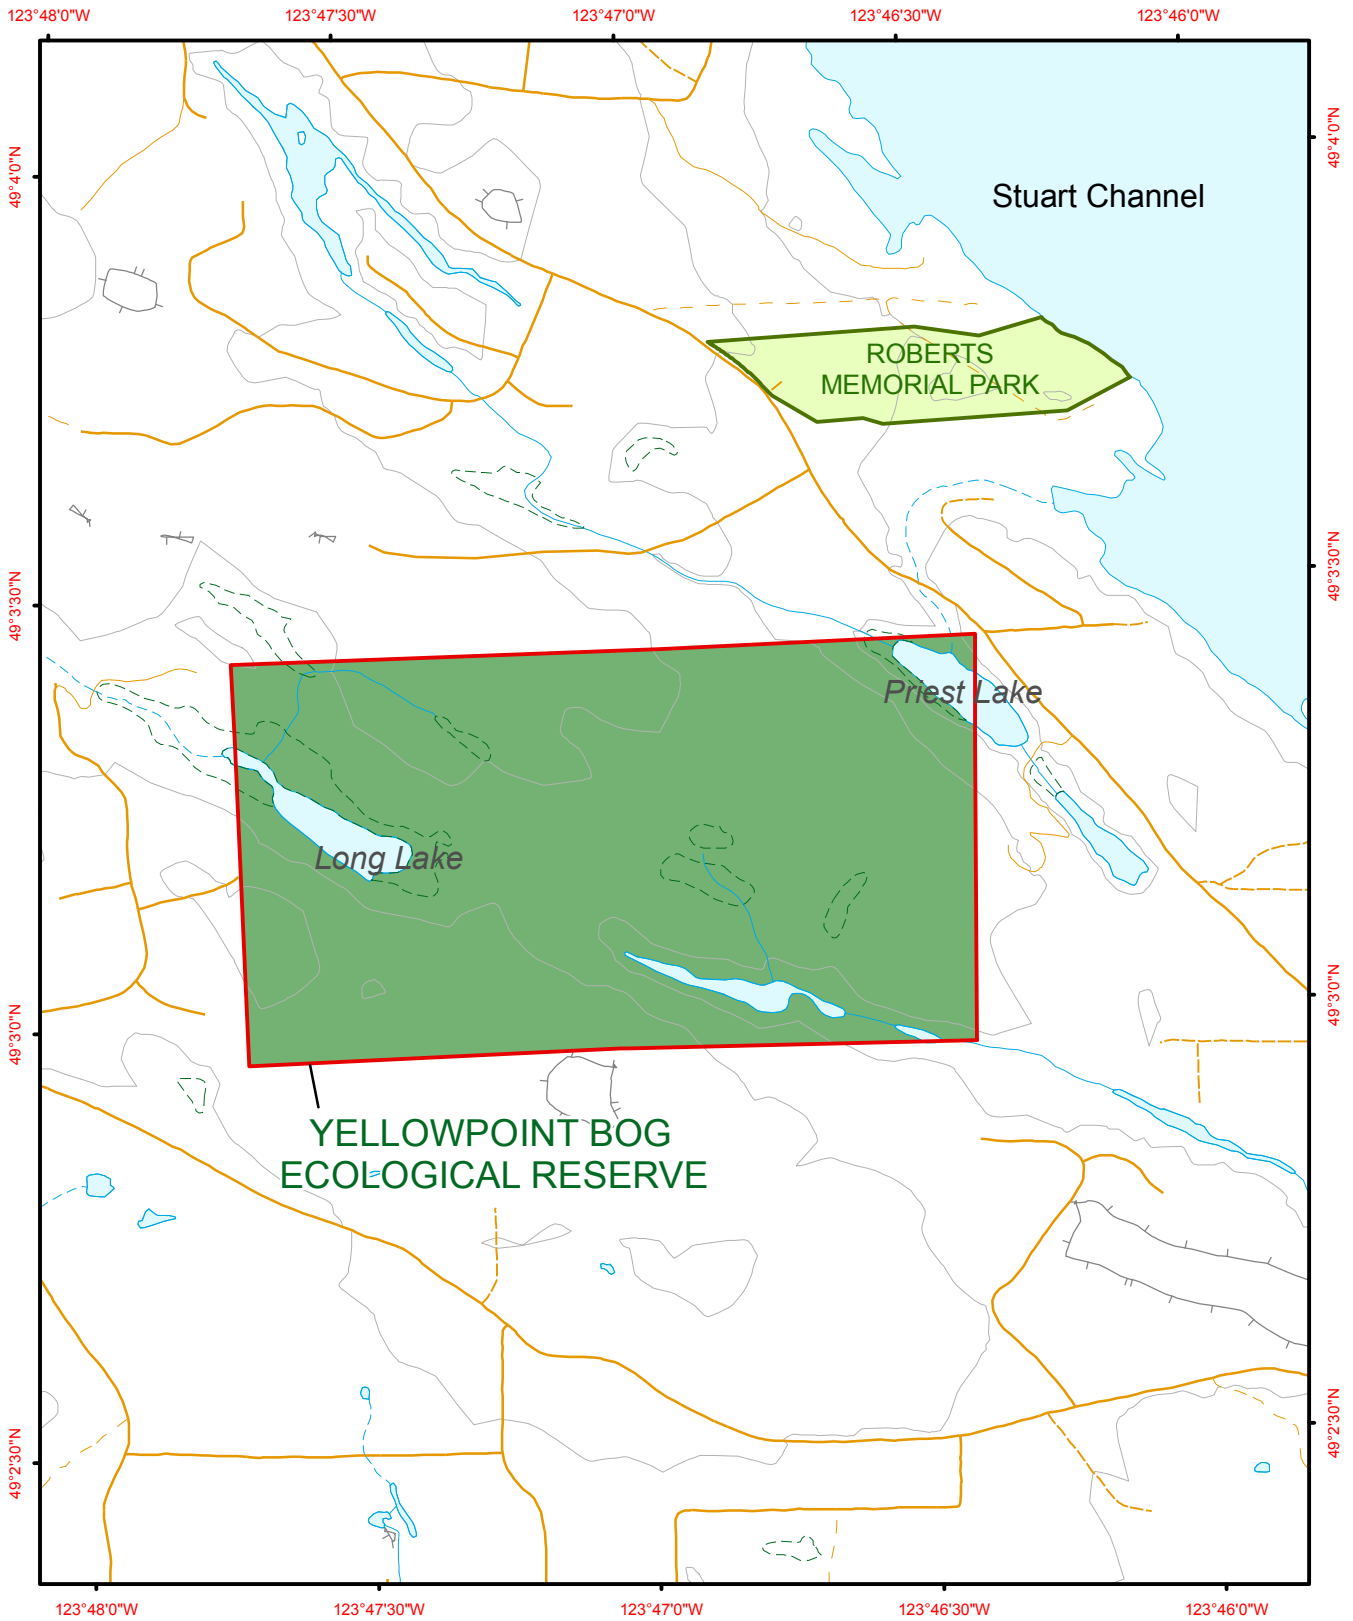

Yellowpoint Bog Ecological Reserve

- | | | |
|--|---|---|
|  Ecological Reserve |  Contour - 100 m |  River or Stream |
|  Other Protected Area |  Contour - 20 m |  Marsh or Swamp |
| |  Forest Service Road |  Lake or Ocean |
| |  Road Permit | |

Project File: protected_area_template
Date: September 14, 2010

BCParks