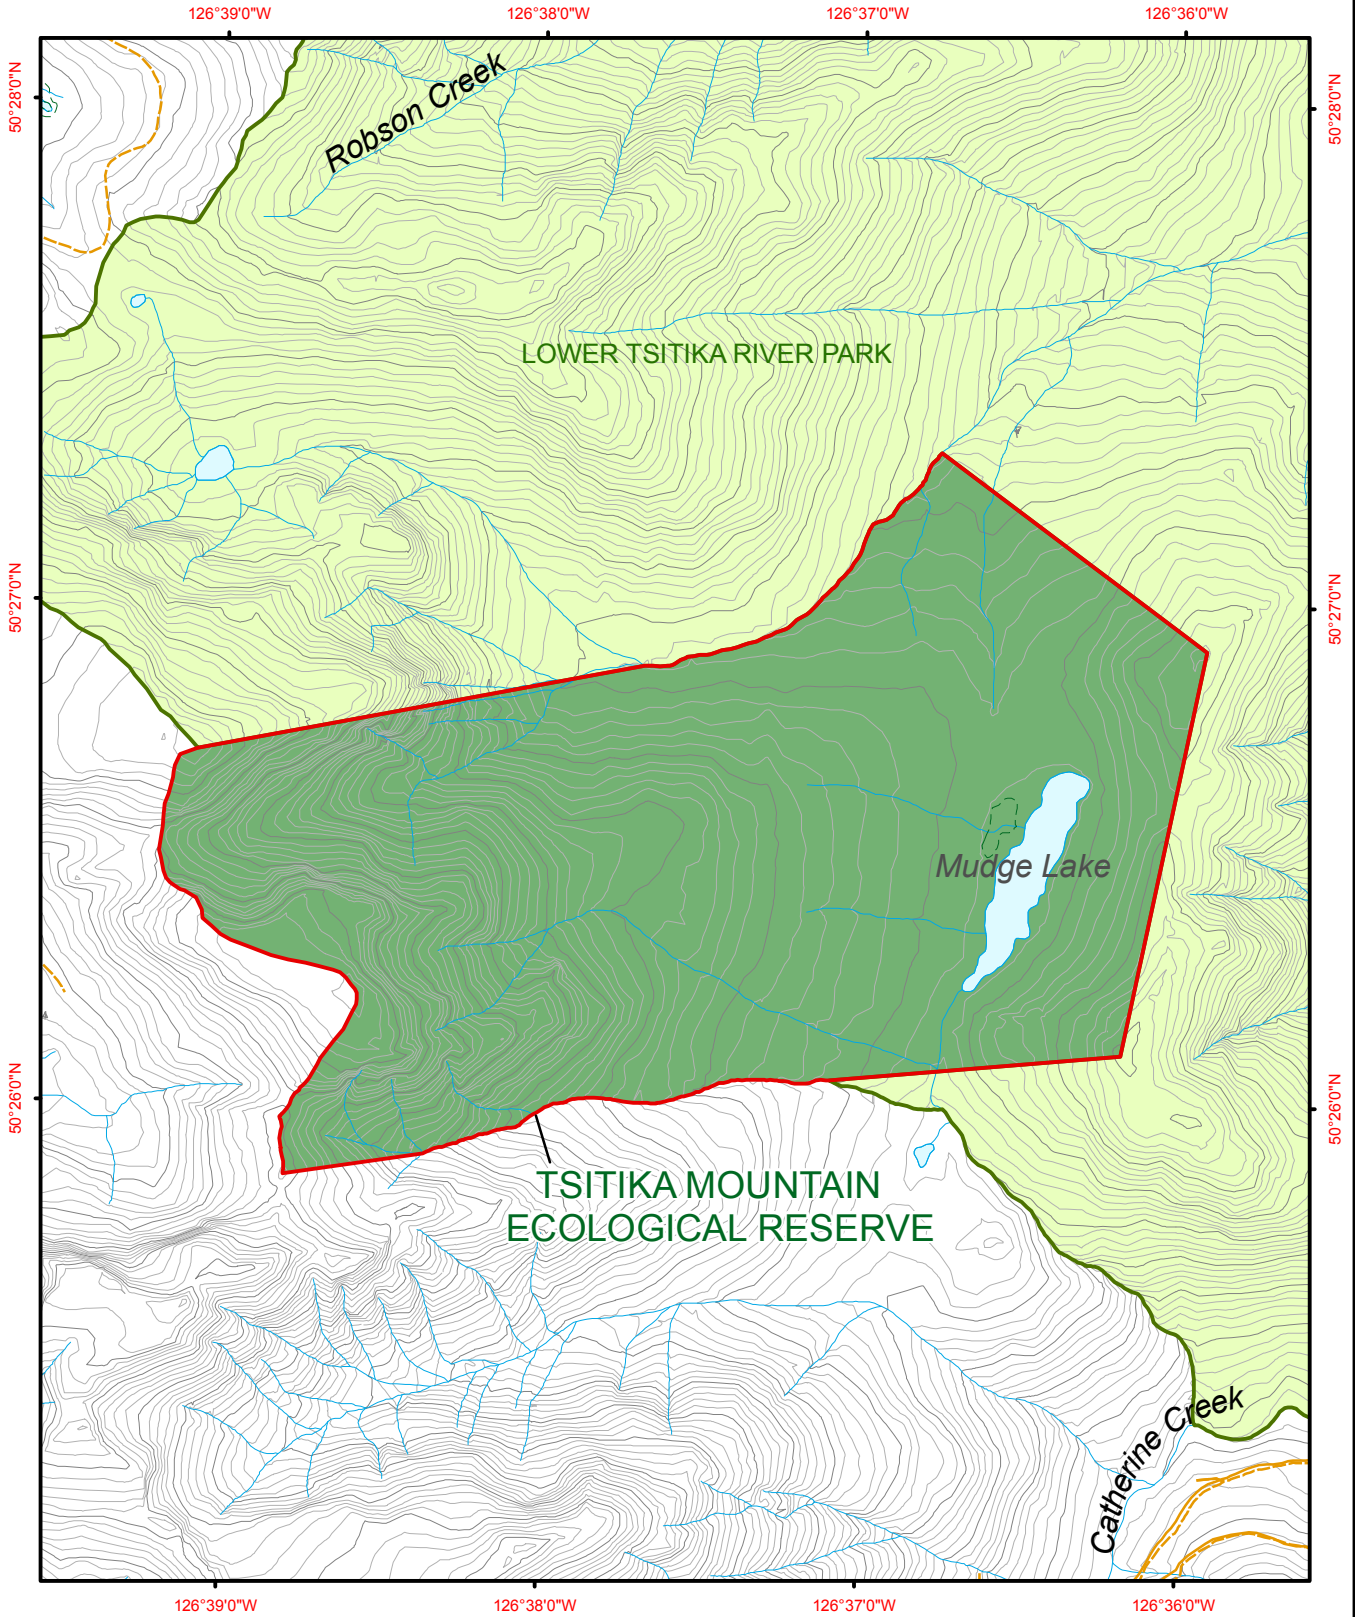

Tsitika Mountain Ecological Reserve

 <p>BRITISH COLUMBIA The Best Place on Earth</p>	 <p>BC Parks</p>	 Ecological Reserve	 Contour - 100 m	 River or Stream	
		 Other Protected Area	 Contour - 20 m	 Marsh or Swamp	
		 Forest Service Road	 Lake or Ocean		
		 Road Permit			
		 <p>0 200 400 600 800 1,000 Metres</p>		Project File: protected_area_template Date: September 14, 2010	