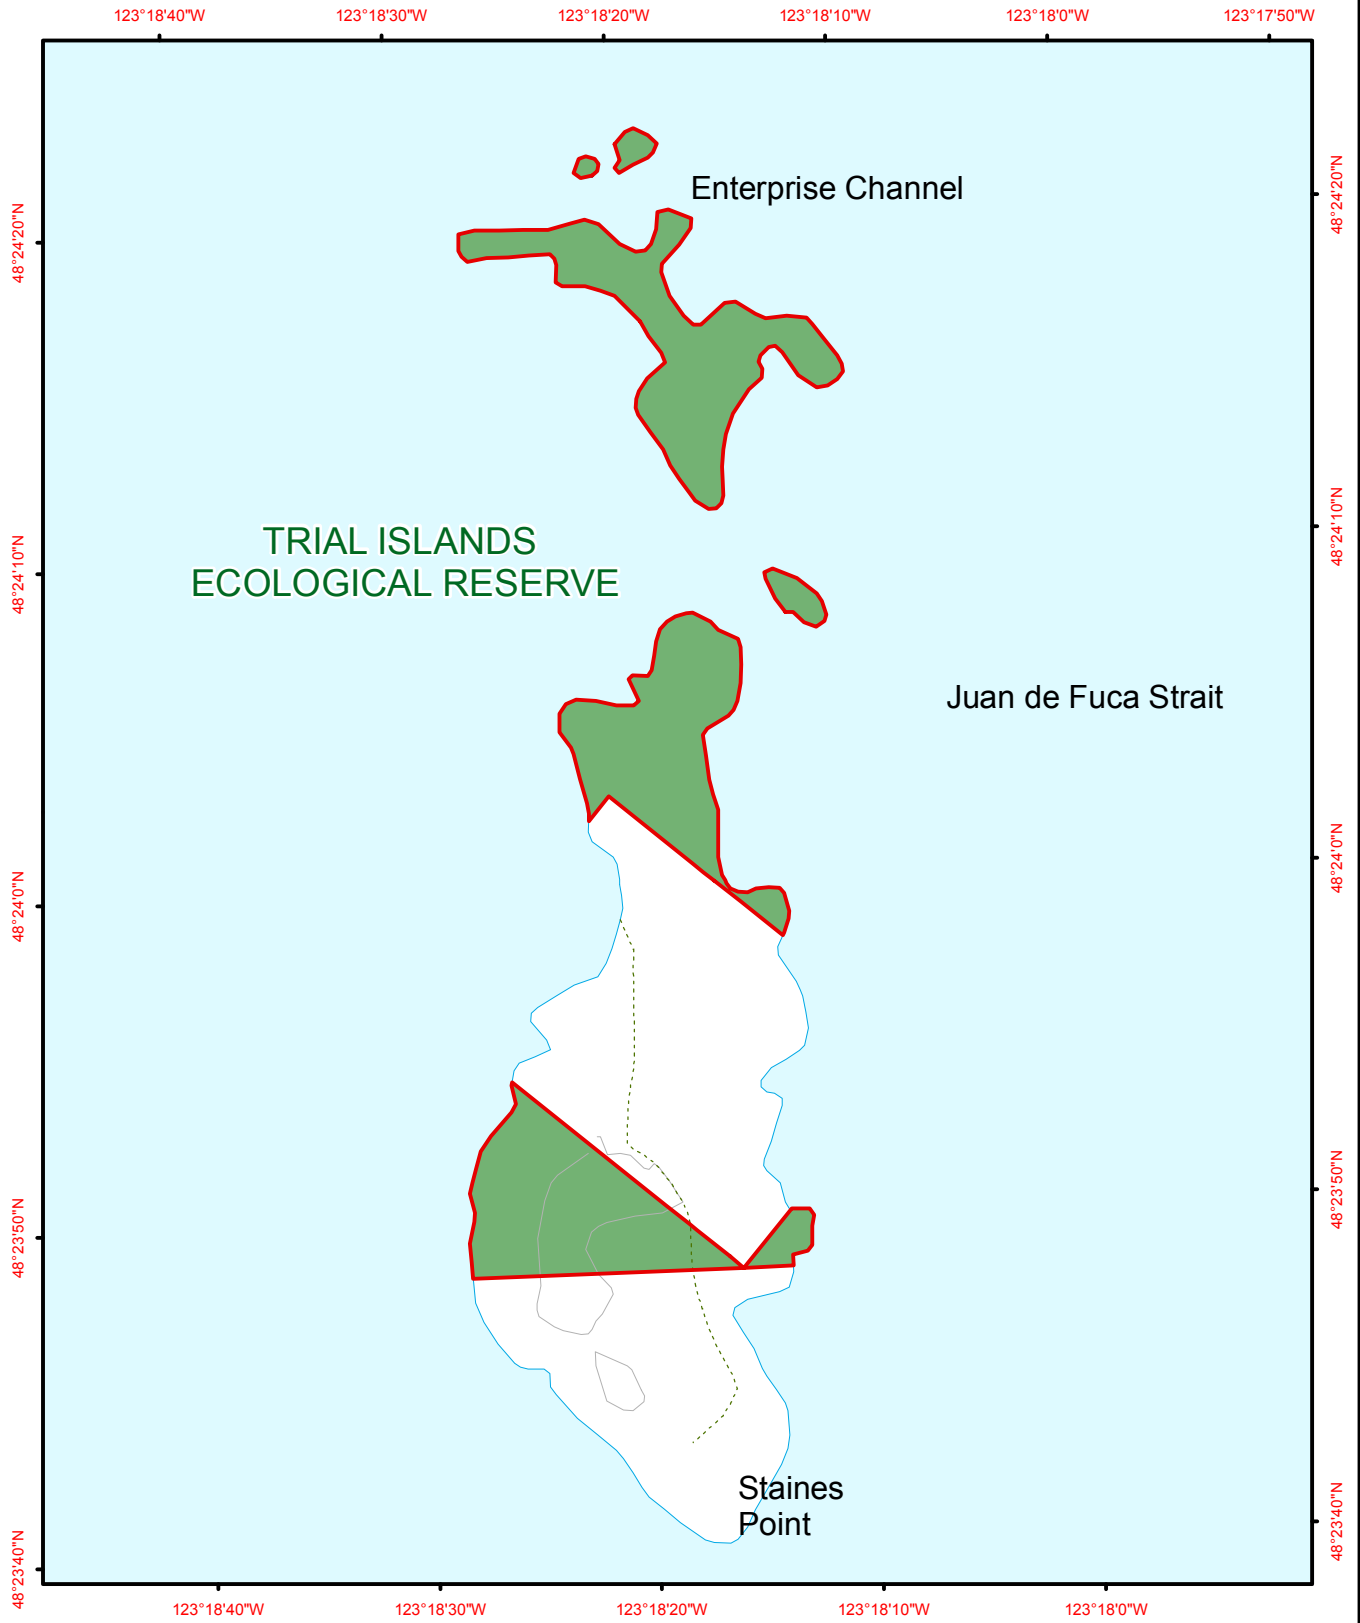

# Trial Islands Ecological Reserve

**BRITISH COLUMBIA**  
The Best Place on Earth

	Ecological Reserve		Contour - 100 m		River or Stream
	Other Protected Area		Contour - 20 m		Marsh or Swamp
	Forest Service Road		Road Permit		Lake or Ocean

0 50 100 150 200 250  
Metres

Project File: protected\_area\_template  
Date: September 14, 2010