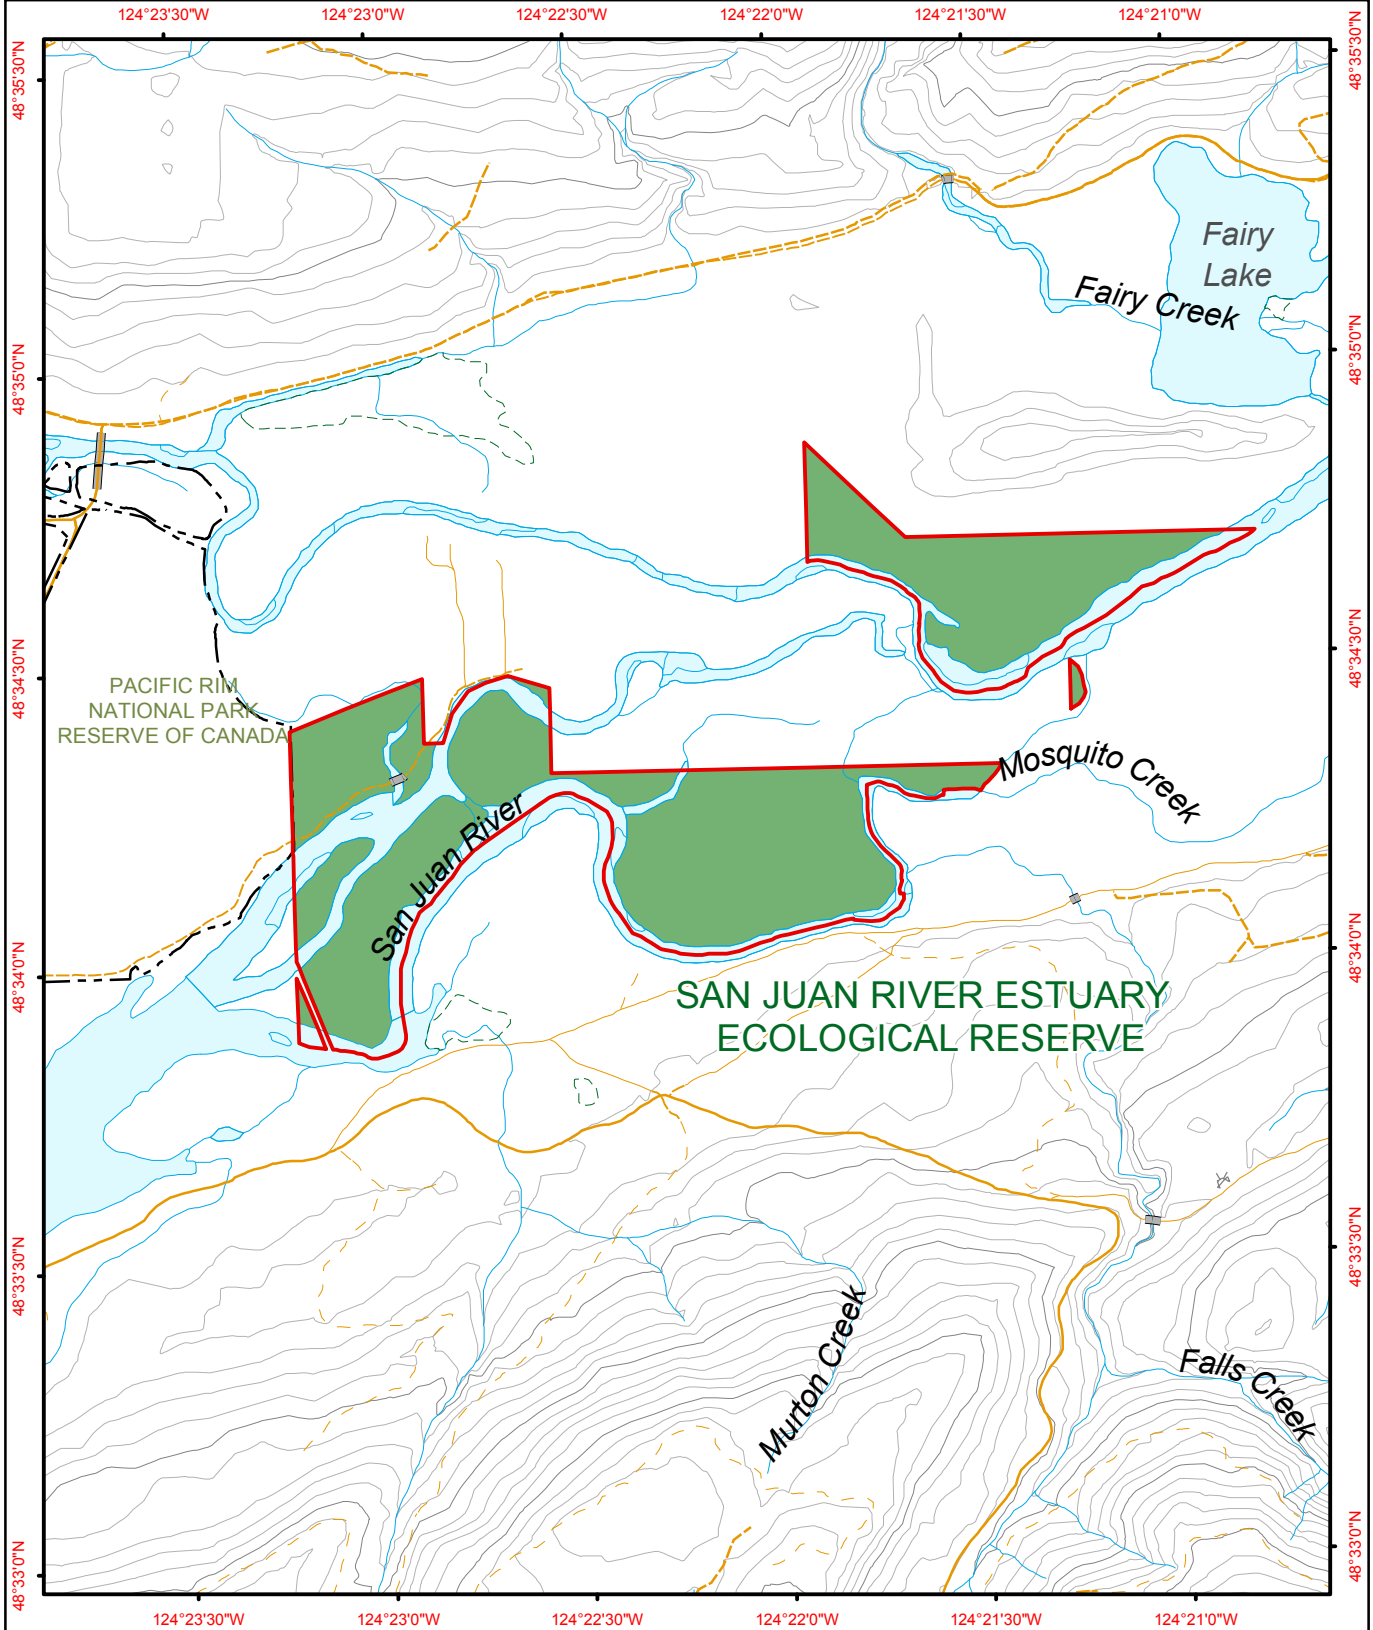

# San Juan River Estuary Ecological Reserve

 <b>BRITISH COLUMBIA</b> The Best Place on Earth		 Ecological Reserve	 Contour - 100 m	 River or Stream	
		 Other Protected Area	 Contour - 20 m	 Forest Service Road	
		 Road Permit	 Lake or Ocean		
		 0 200 400 600 800 1,000 Metres			Project File: protected_area_template Date: September 14, 2010