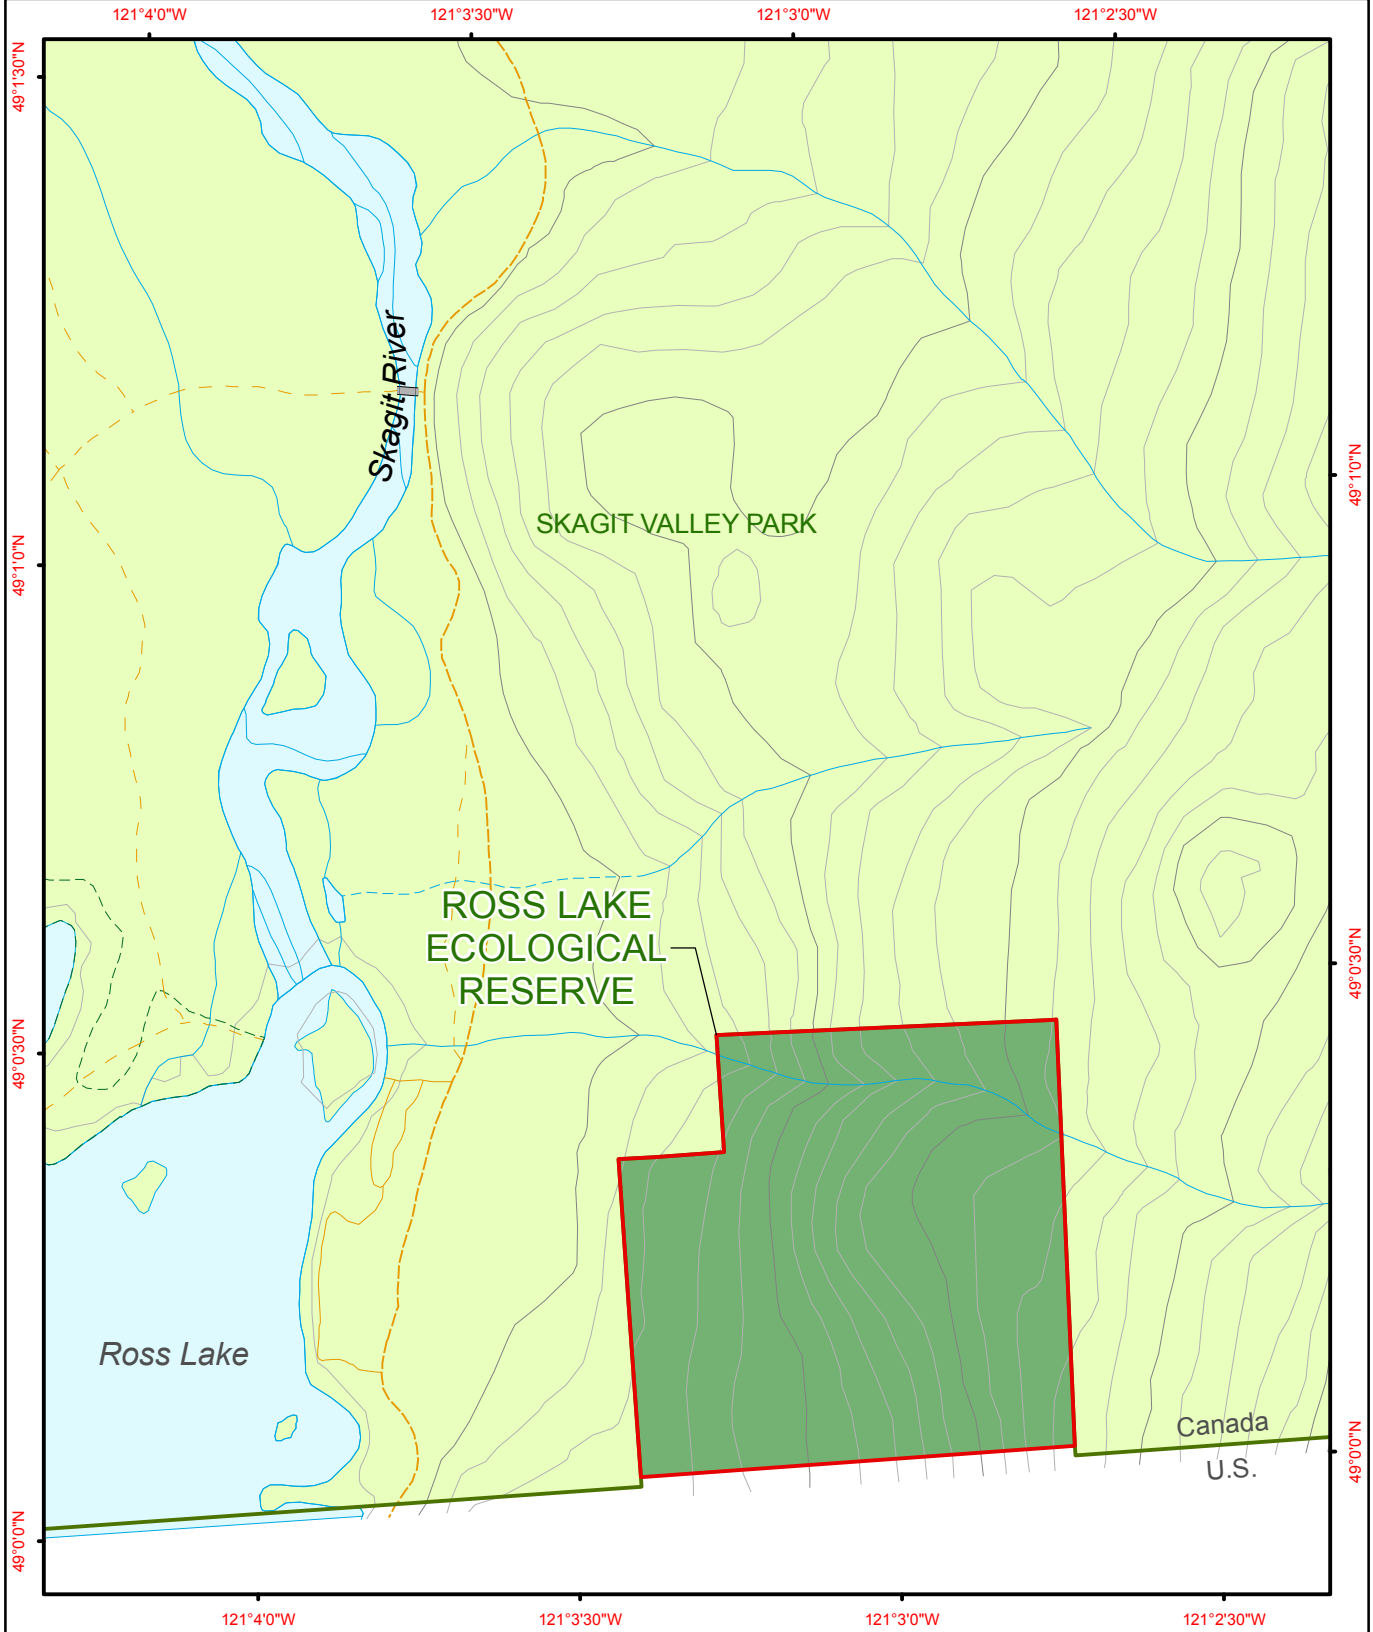

Ross Lake Ecological Reserve

- | | | | | | |
|---|----------------------|---|---------------------|---|-----------------|
|  | Ecological Reserve |  | Contour - 100 m |  | River or Stream |
|  | Other Protected Area |  | Contour - 20 m |  | Marsh or Swamp |
| | |  | Forest Service Road |  | Lake or Ocean |
| | |  | Road Permit | | |