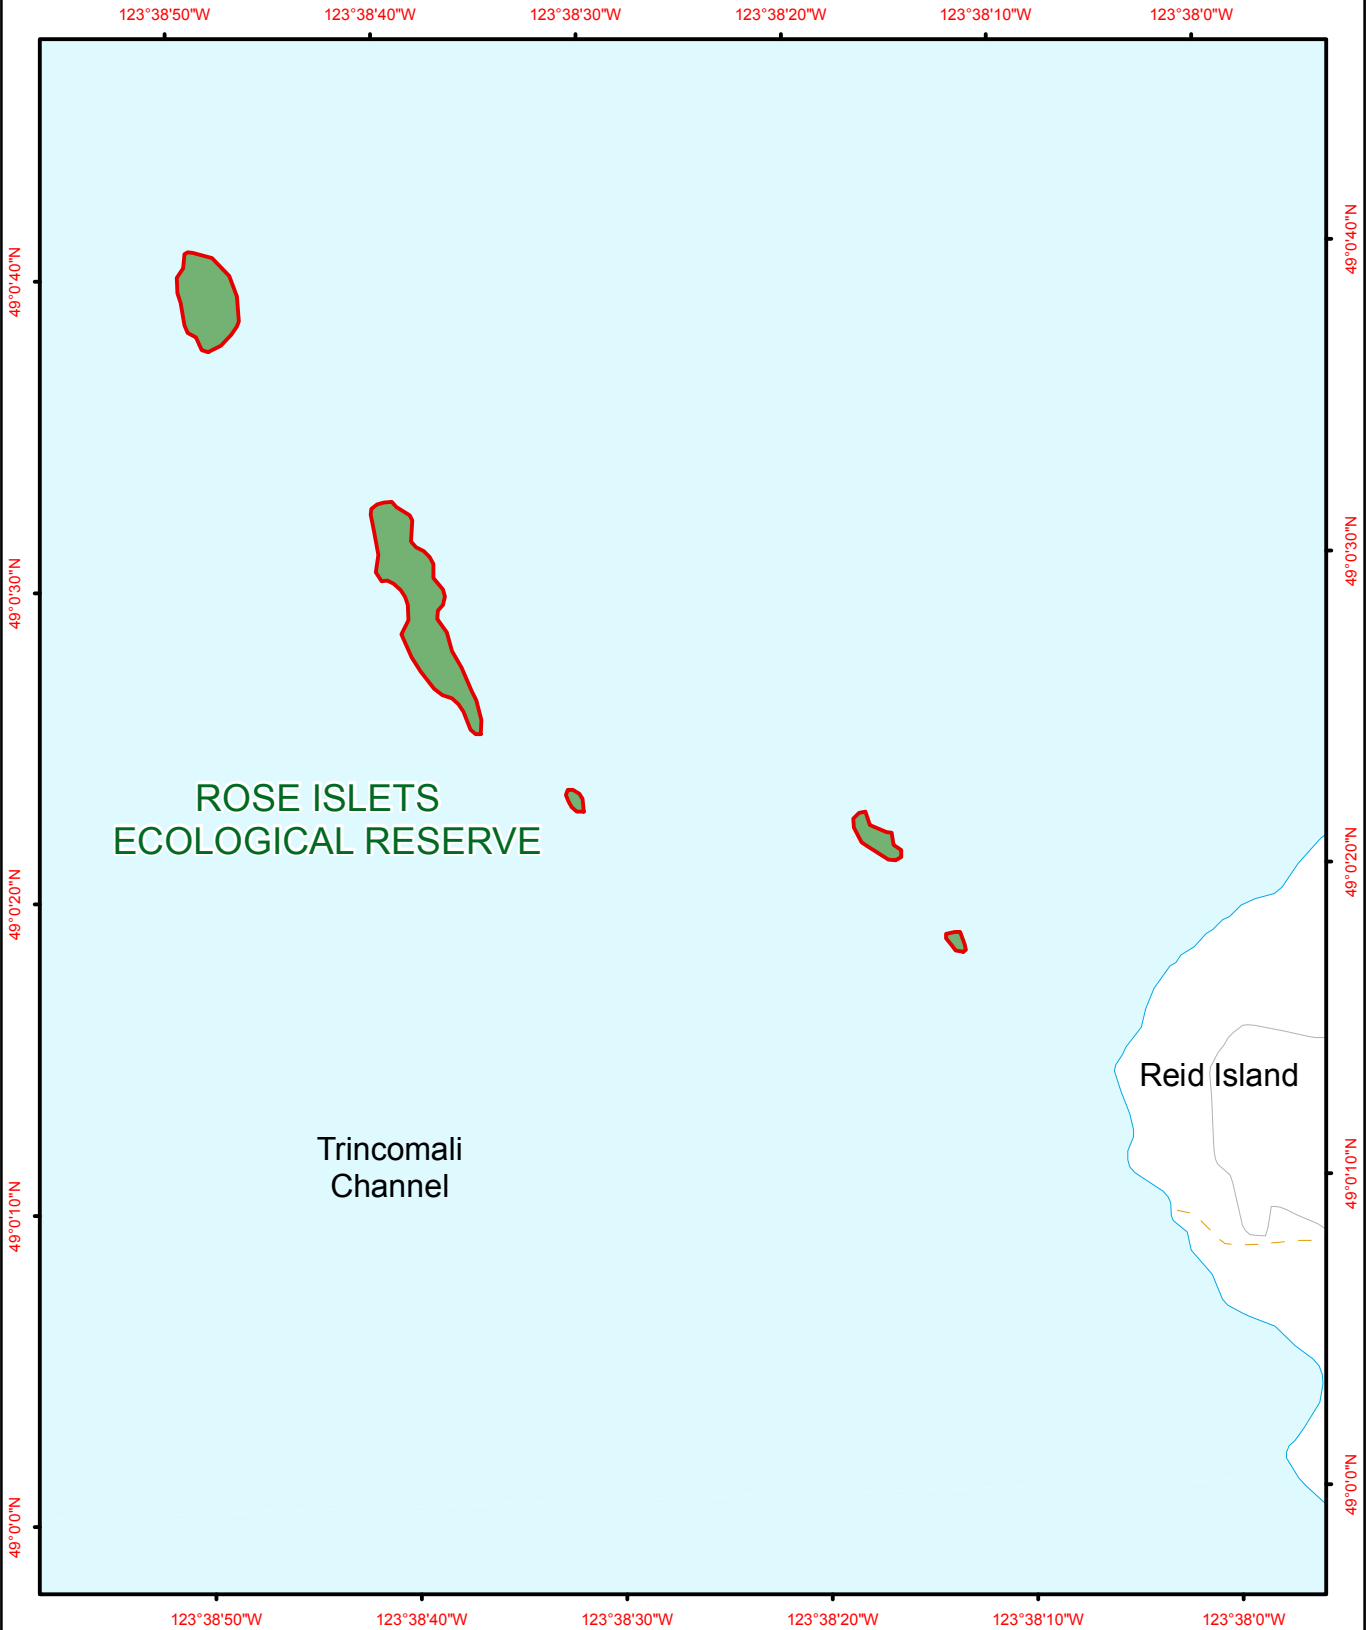

Rose Islets Ecological Reserve

 BRITISH COLUMBIA The Best Place on Earth		 Ecological Reserve	 Contour - 100 m	 River or Stream	
		 Other Protected Area	 Contour - 20 m	 Marsh or Swamp	
		 Forest Service Road	 Lake or Ocean		
		 Road Permit			Project File: protected_area_template Date: September 14, 2010
		 0 50 100 150 200 250 Metres			