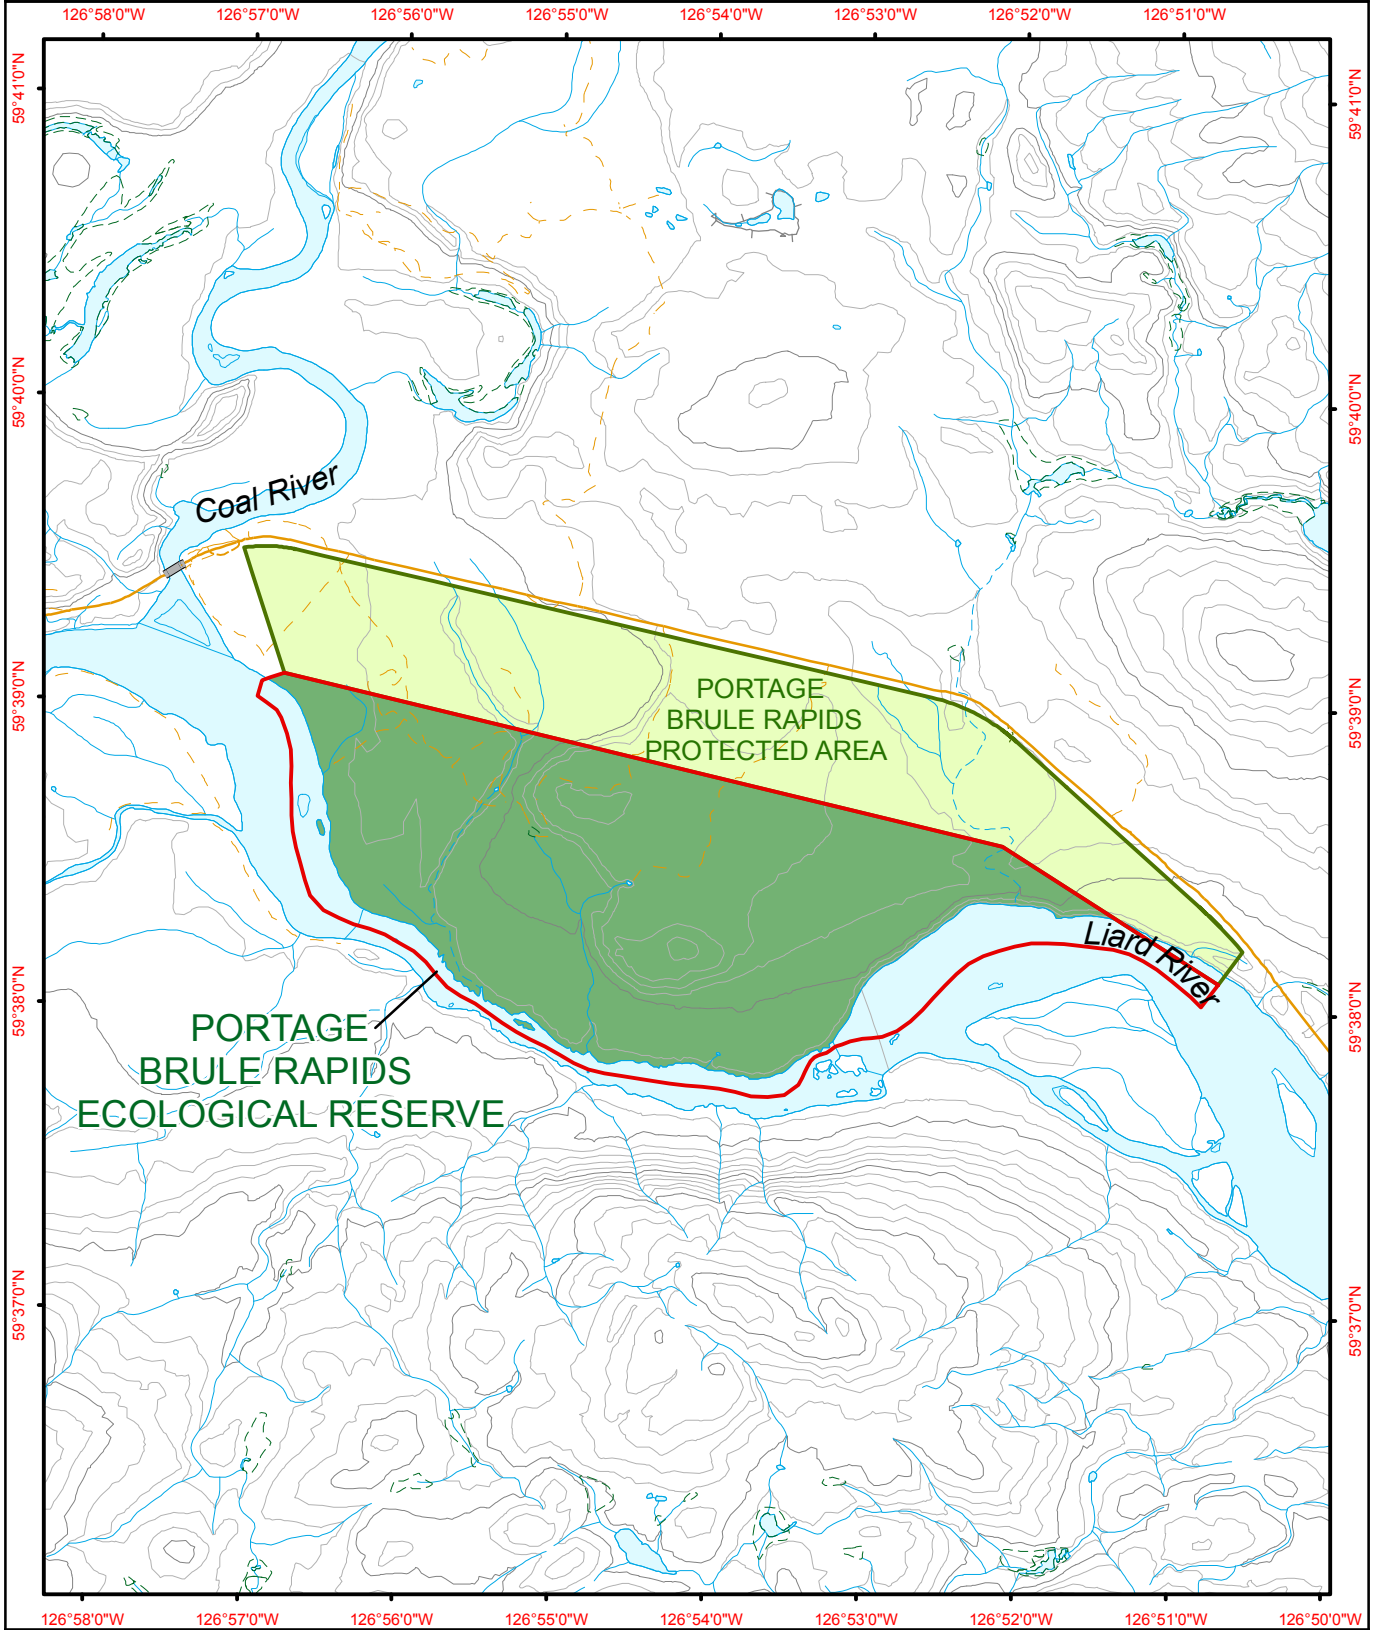

Portage Brule Rapids Ecological Reserve

**PORTAGE
BRULE RAPIDS
ECOLOGICAL RESERVE**

**PORTAGE
BRULE RAPIDS
PROTECTED AREA**

Coal River

Liard River

 BRITISH COLUMBIA The Best Place on Earth		 Ecological Reserve	 Contour - 100 m	 River or Stream	
		 Other Protected Area	 Contour - 20 m	 Marsh or Swamp	
		 Forest Service Road	 Lake or Ocean		
		 Road Permit			
		 0 200 400 600 800 1,000 Metres			
		Project File: protected_area_template Date: September 14, 2010			