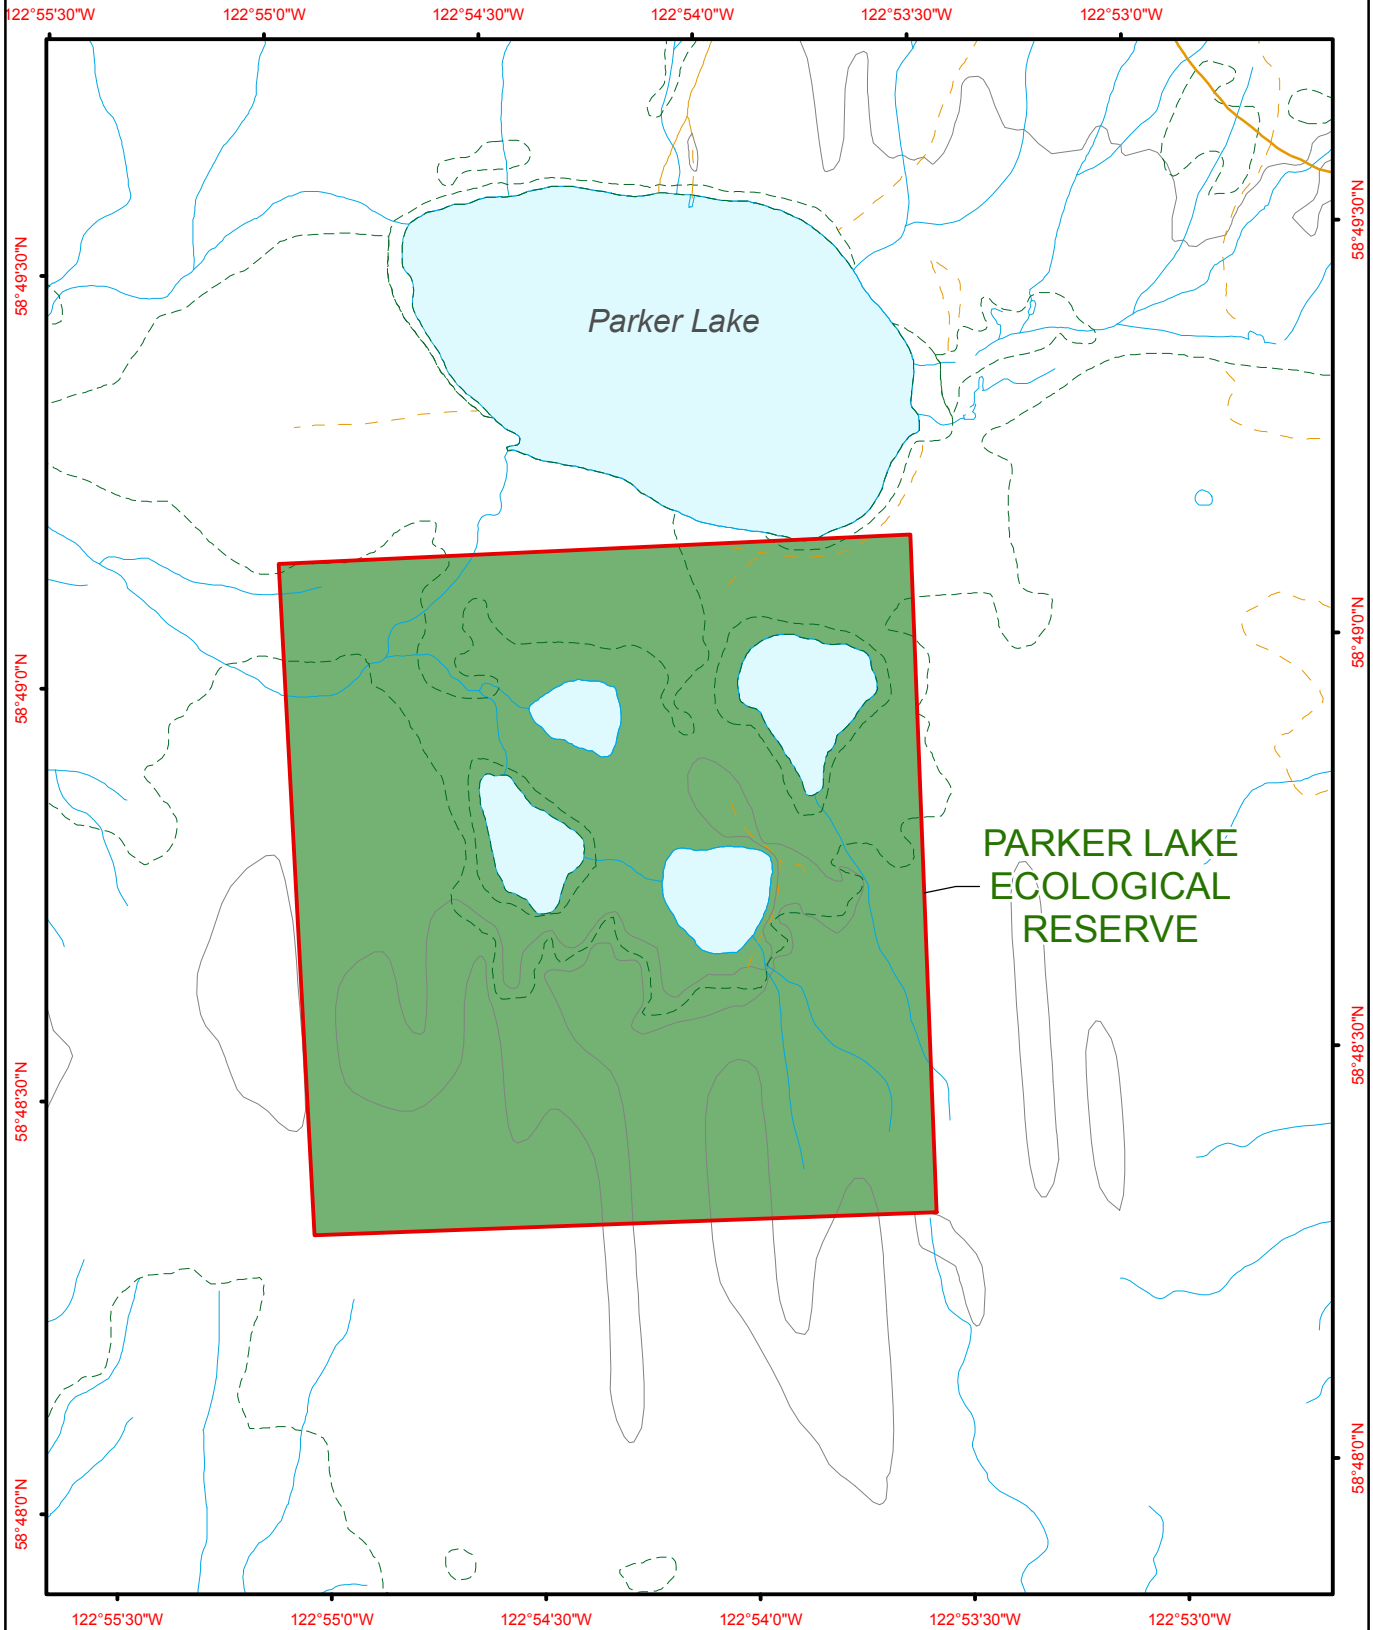

Parker Lake Ecological Reserve

**PARKER LAKE
ECOLOGICAL
RESERVE**

 BRITISH COLUMBIA The Best Place on Earth		 Ecological Reserve	 Contour - 100 m	 River or Stream	
		 Other Protected Area	 Contour - 20 m	 Marsh or Swamp	
		 Forest Service Road	 Lake or Ocean		
		 Road Permit			
				Project File: protected_area_template Date: September 14, 2010	