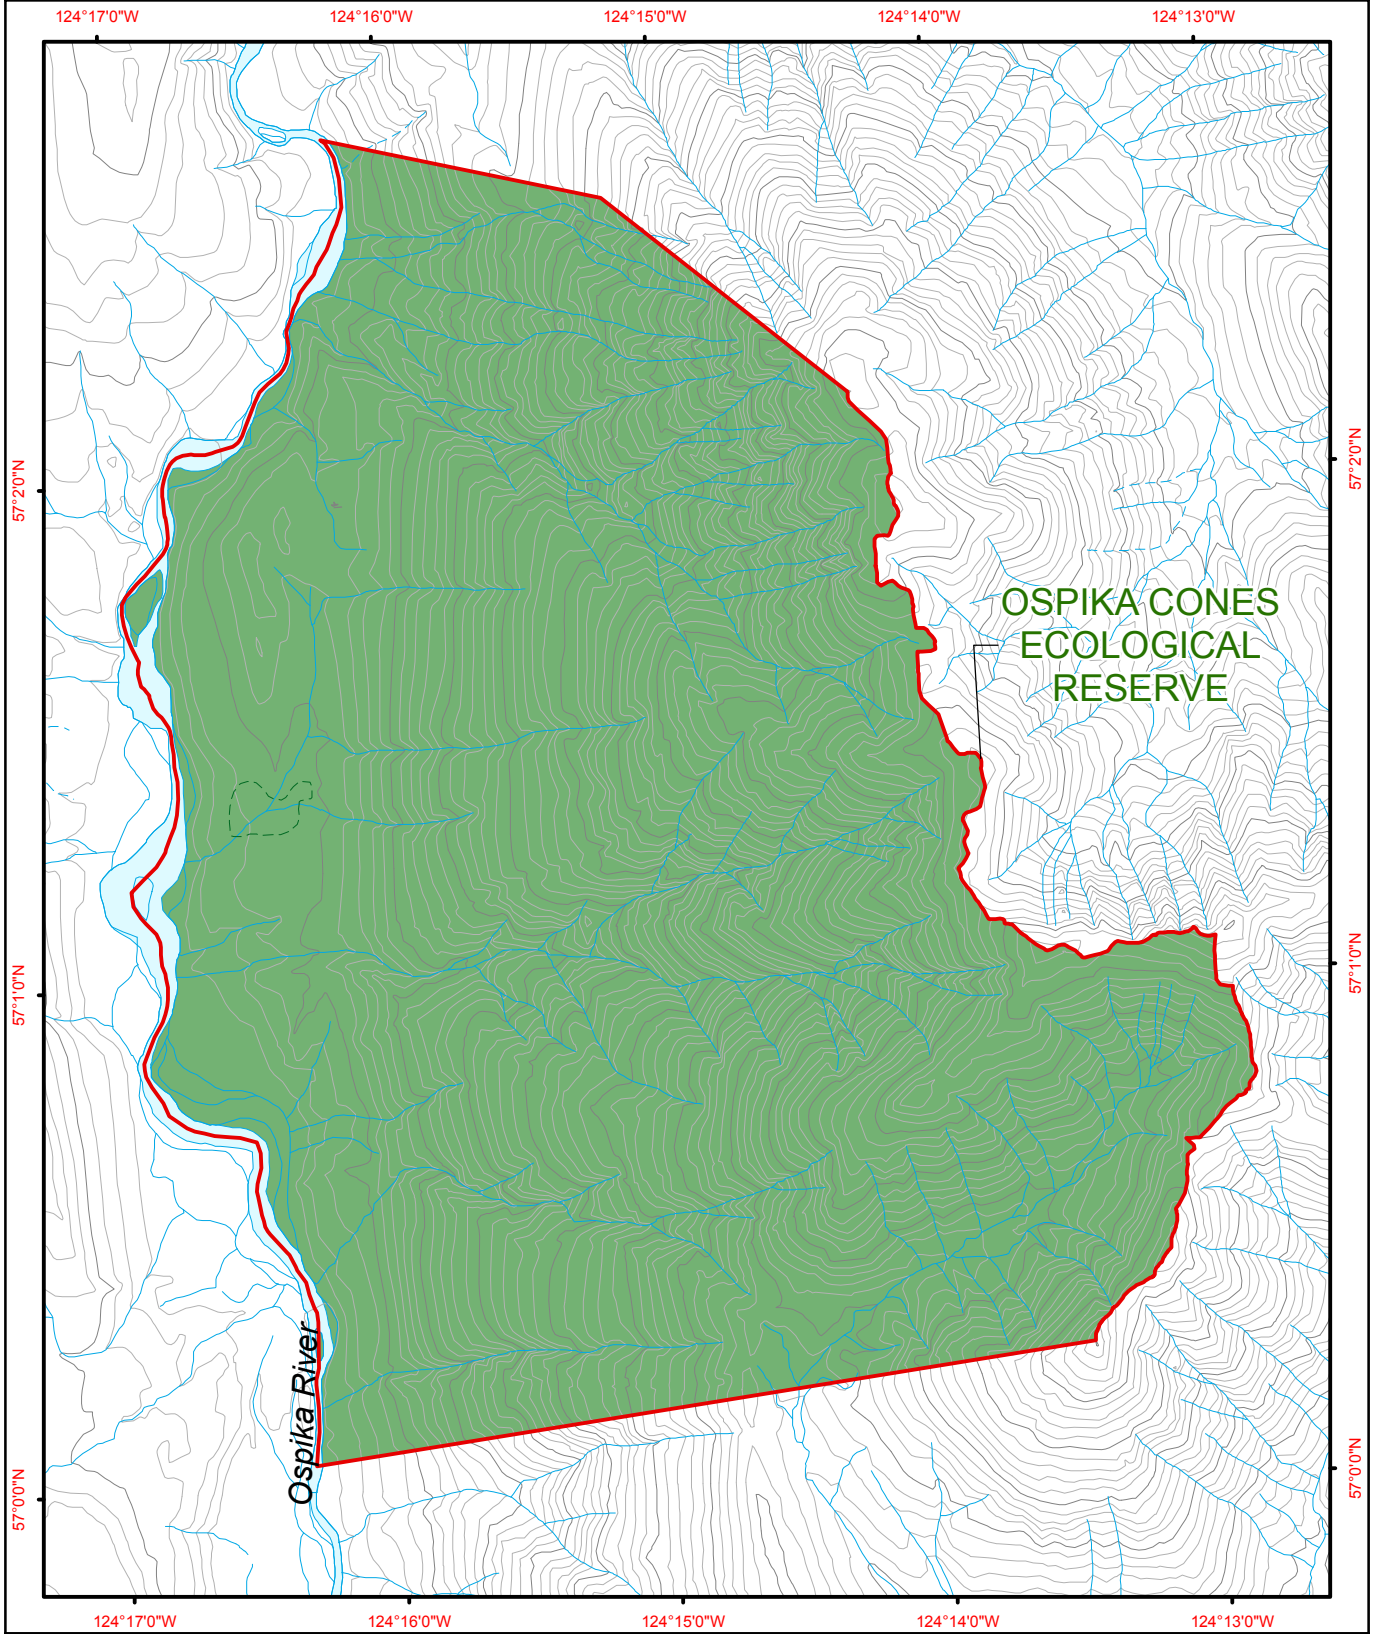

# Ospika Cones Ecological Reserve

- Ecological Reserve
- Other Protected Area

- Contour - 100 m
- Contour - 20 m
- Forest Service Road
- Road Permit

- River or Stream
- Marsh or Swamp
- Lake or Ocean

**BCParks**

Project File: protected\_area\_template  
Date: September 14, 2010