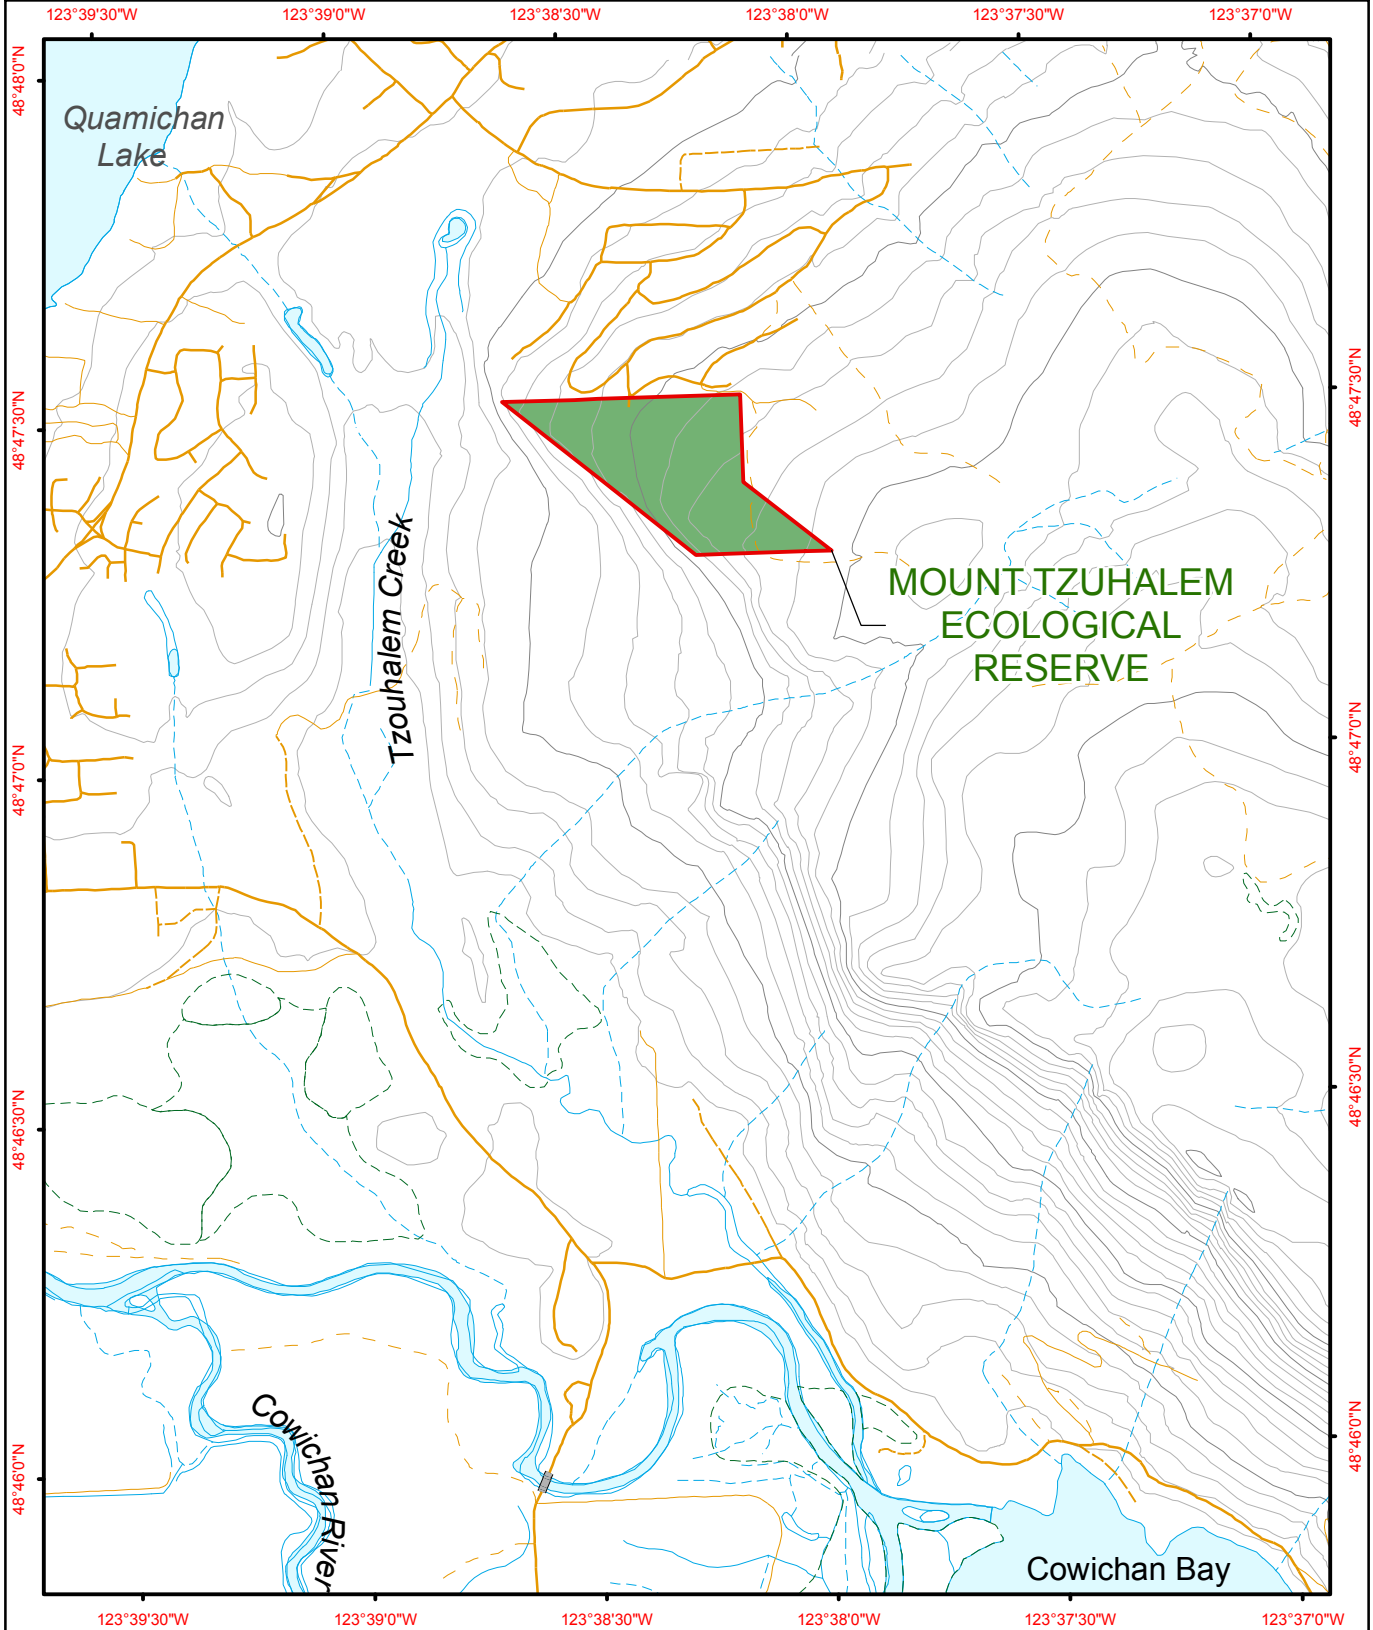

Mount Tzuhalem Ecological Reserve

- Ecological Reserve
- Other Protected Area

- Contour - 100 m
- Contour - 20 m
- Forest Service Road
- Road Permit

- River or Stream
- Marsh or Swamp
- Lake or Ocean

Project File: protected_area_template
Date: September 14, 2010

BCParks