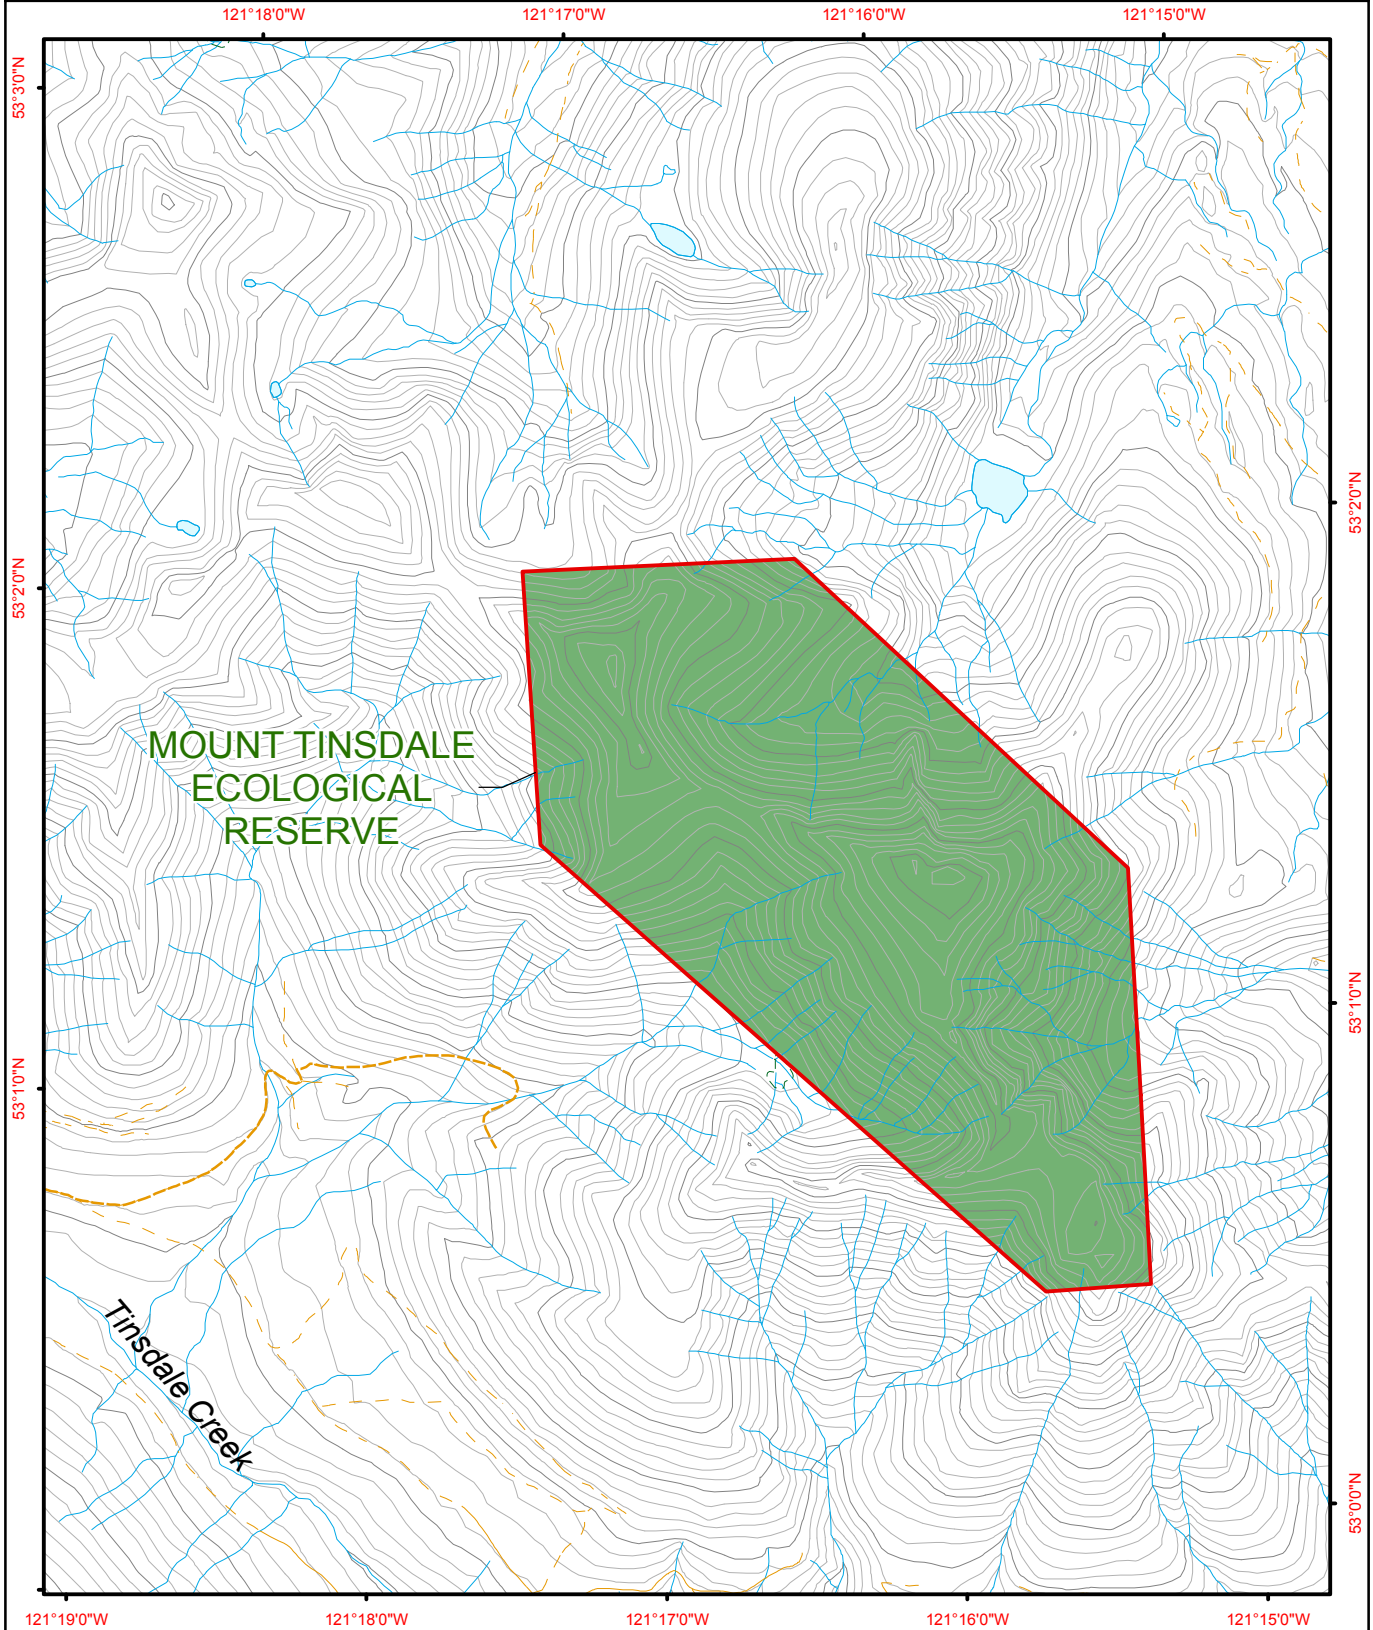

Mount Tinsdale Ecological Reserve

 BRITISH COLUMBIA The Best Place on Earth		 Ecological Reserve	 Contour - 100 m	 River or Stream	
		 Other Protected Area	 Contour - 20 m	 Marsh or Swamp	
		 Forest Service Road	 Lake or Ocean		
		 Road Permit	 <p>0 200 400 600 800 1,000 Metres</p>		
		Project File: protected_area_template Date: September 14, 2010			