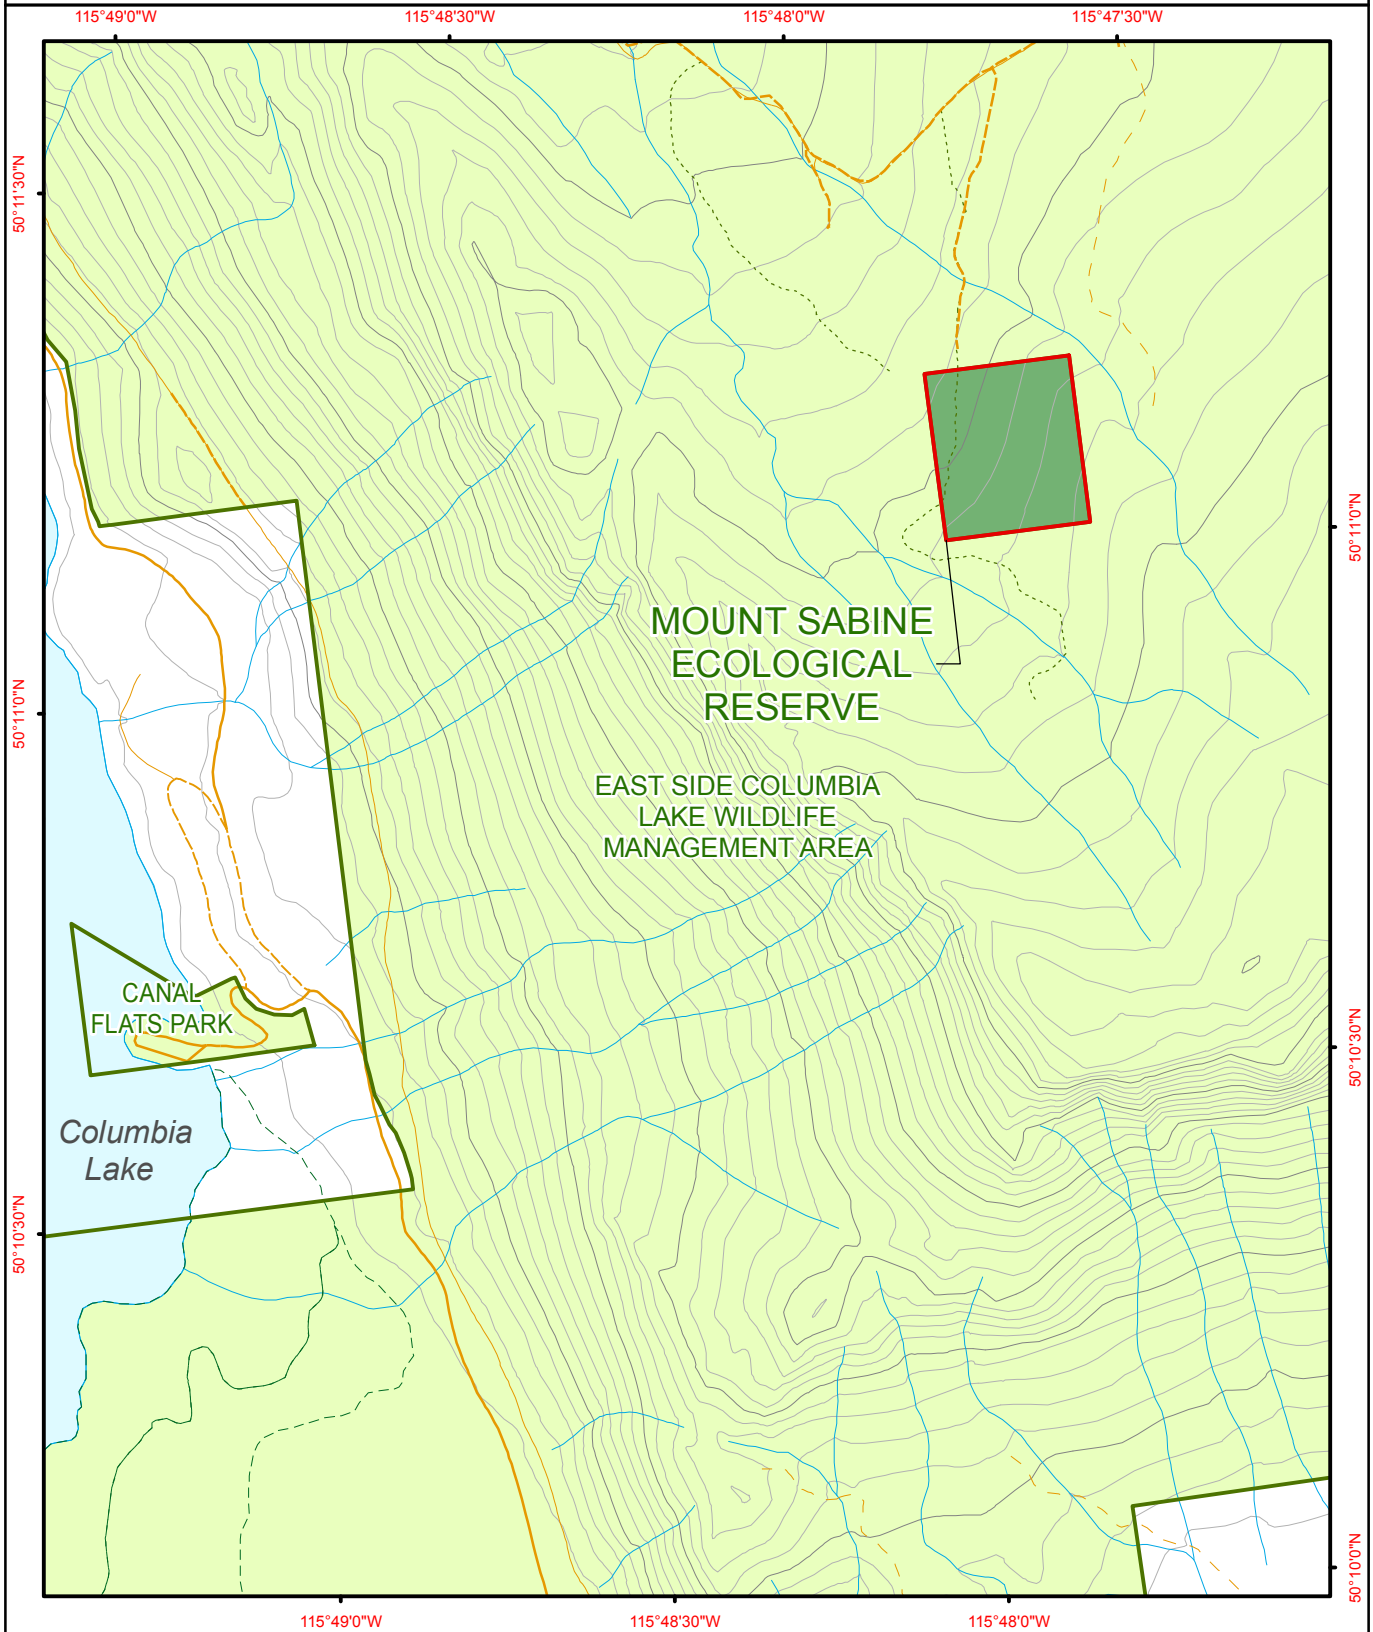

Mount Sabine Ecological Reserve

- Ecological Reserve
- Other Protected Area

- Contour - 100 m
- Contour - 20 m
- Forest Service Road
- Road Permit

- River or Stream
- Marsh or Swamp
- Lake or Ocean

Project File: protected_area_template
Date: September 14, 2010

BCParks