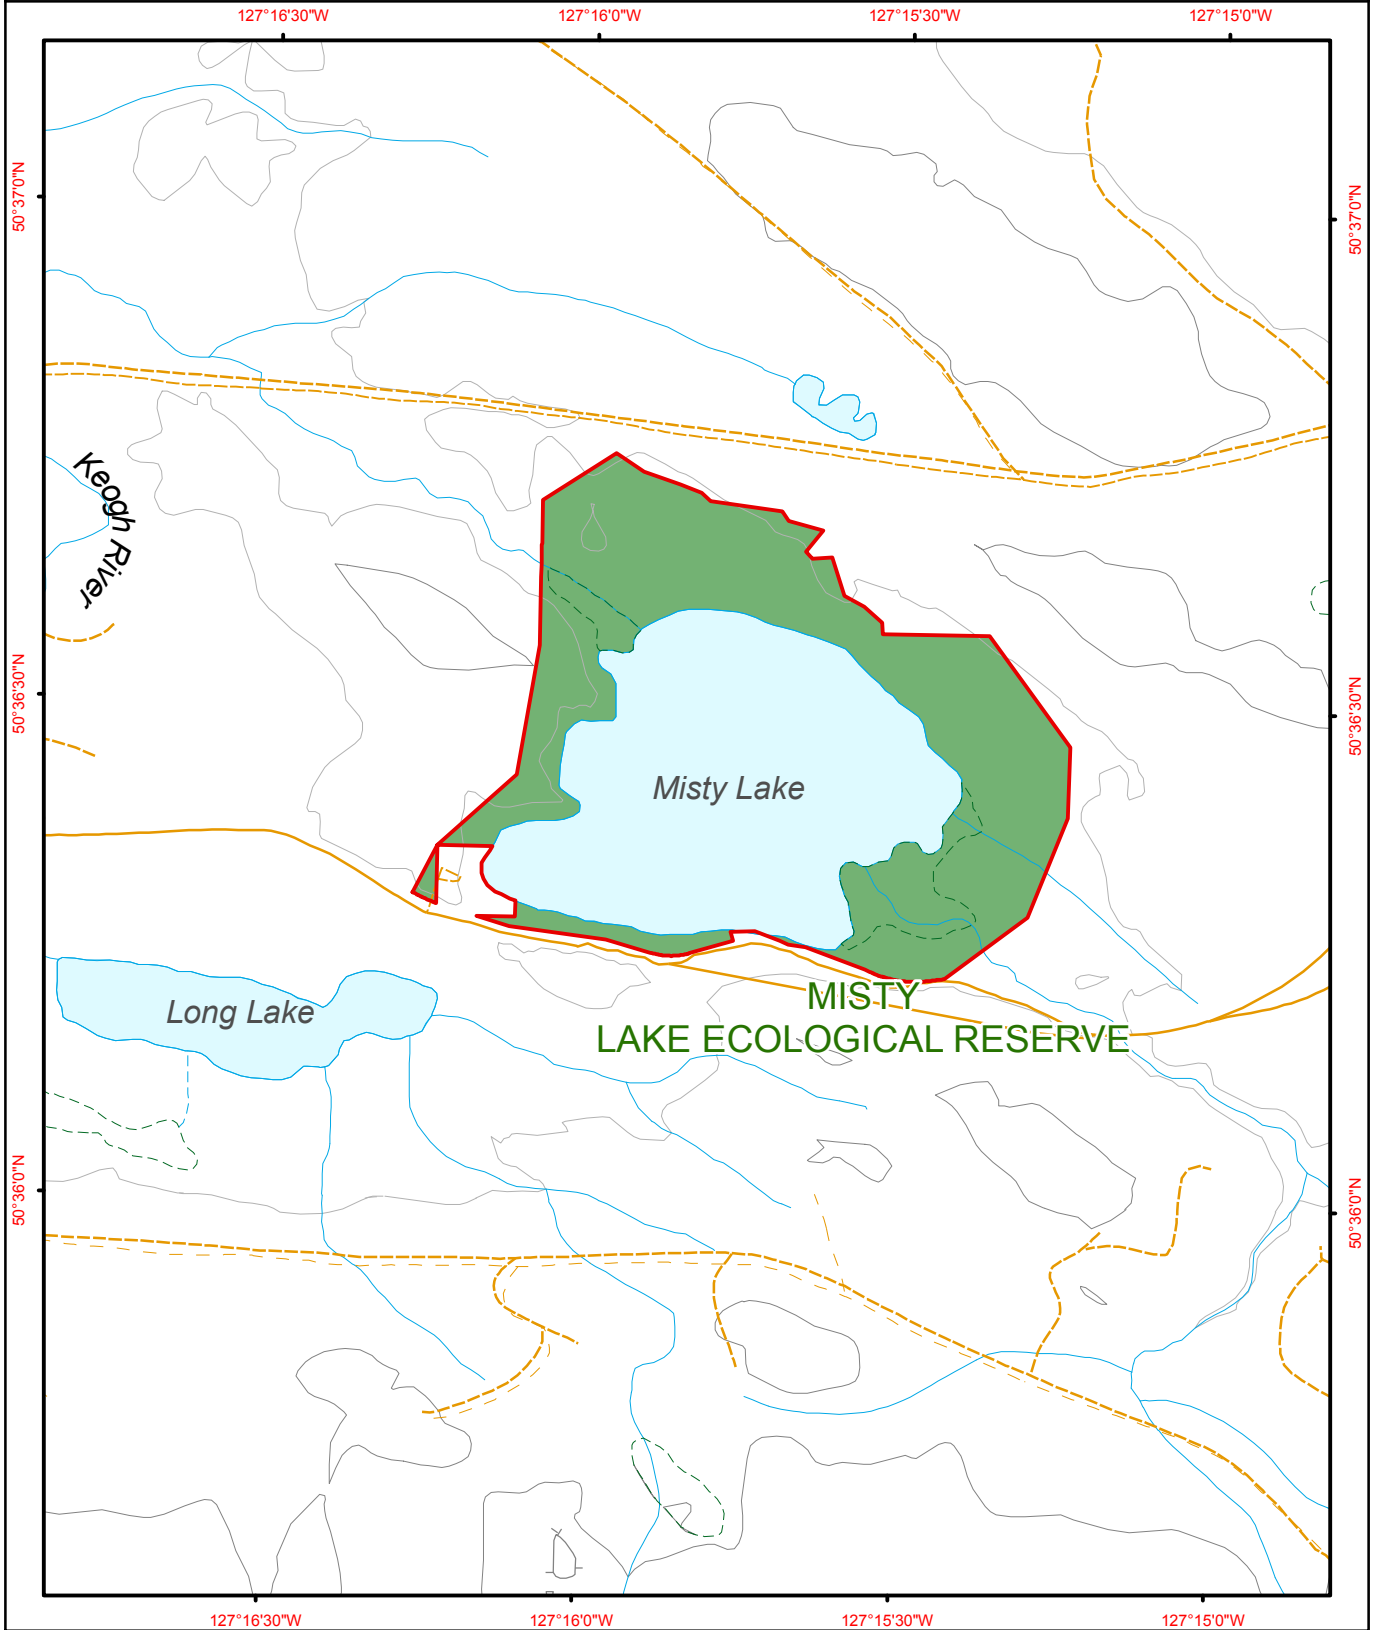

Misty Lake Ecological Reserve

- | | | | | | |
|---|----------------------|---|---------------------|---|-----------------|
|  | Ecological Reserve |  | Contour - 100 m |  | River or Stream |
|  | Other Protected Area |  | Contour - 20 m |  | Marsh or Swamp |
| | |  | Forest Service Road |  | Lake or Ocean |
| | |  | Road Permit | | |