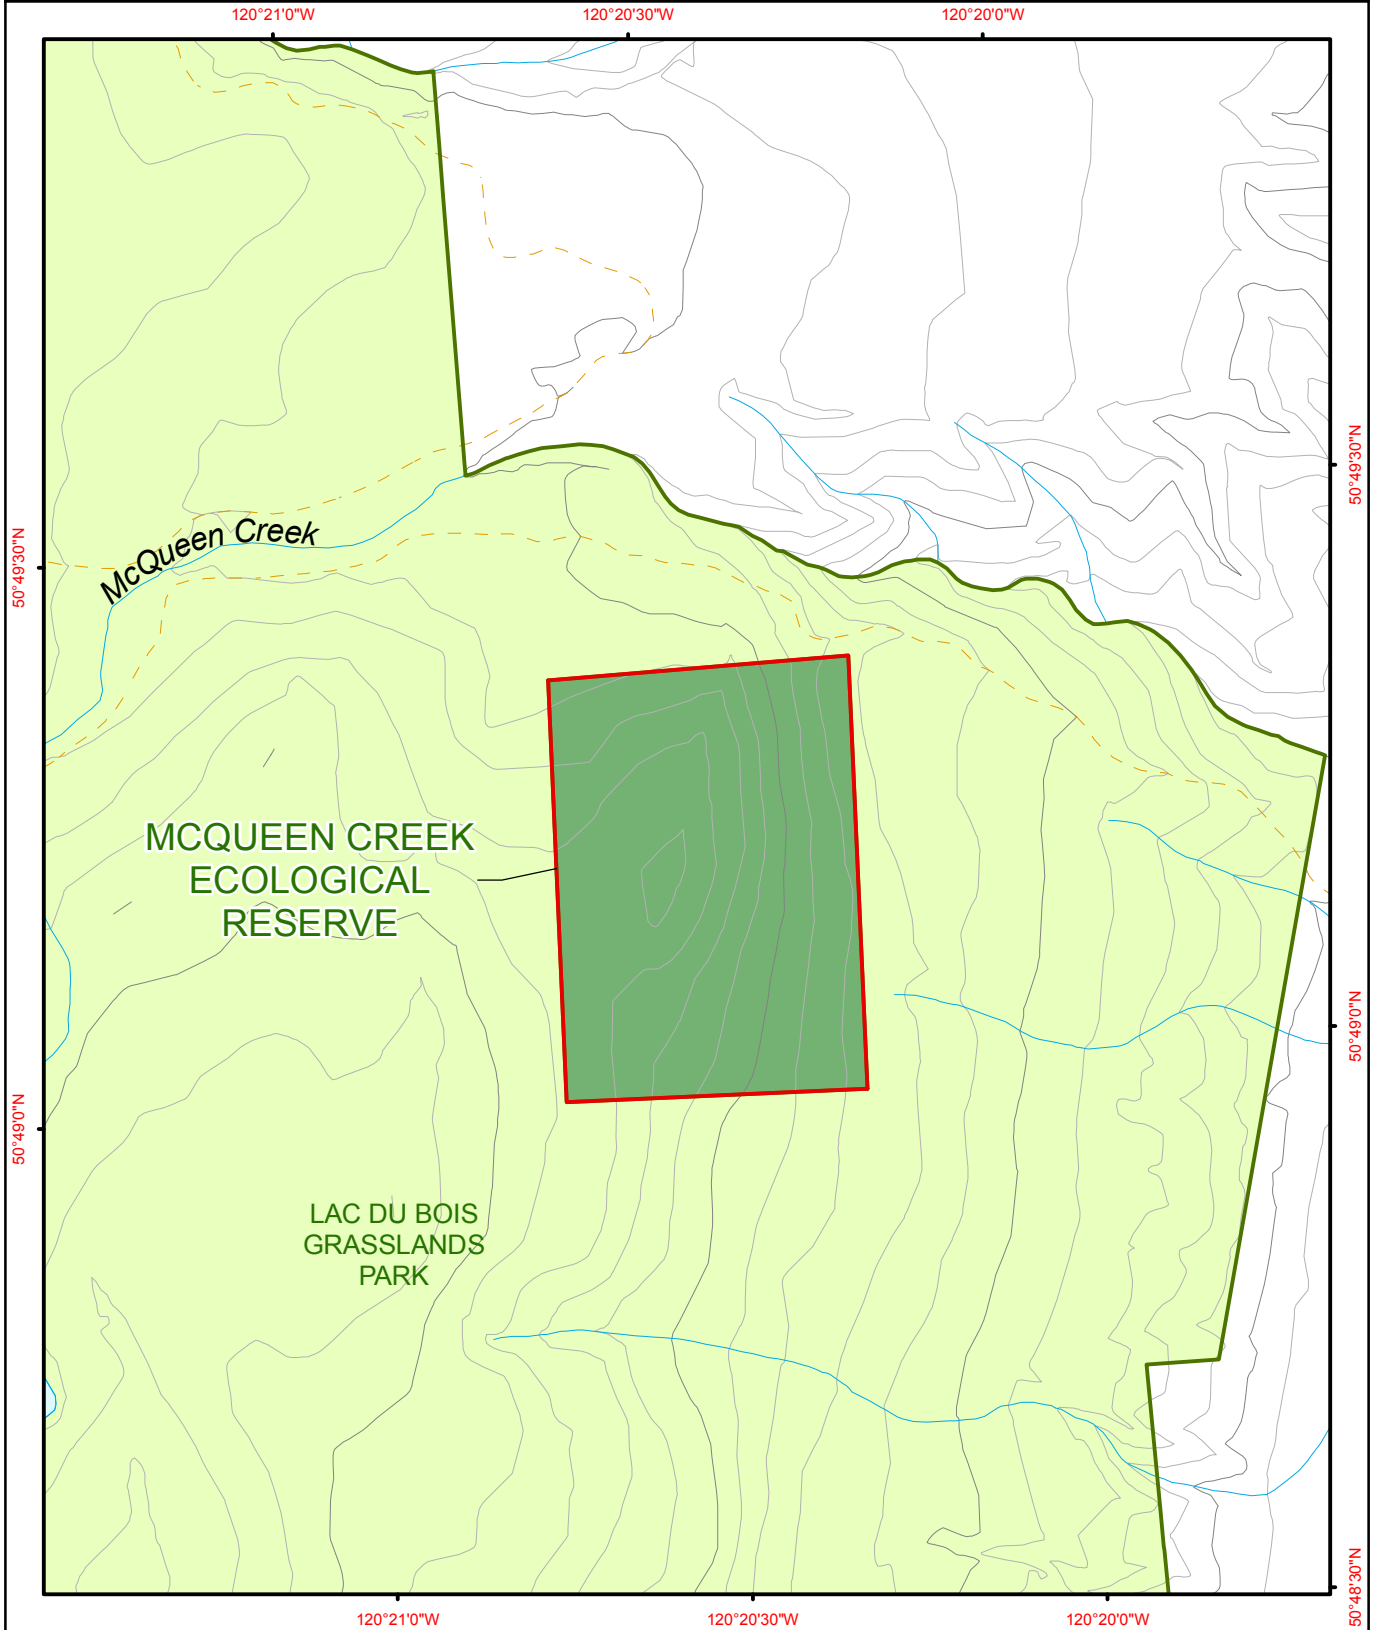

McQueen Creek Ecological Reserve

Ecological Reserve
Other Protected Area

Contour - 100 m
Contour - 20 m
Forest Service Road
Road Permit

River or Stream
Marsh or Swamp
Lake or Ocean

Project File: protected_area_template
Date: September 14, 2010

BCParks