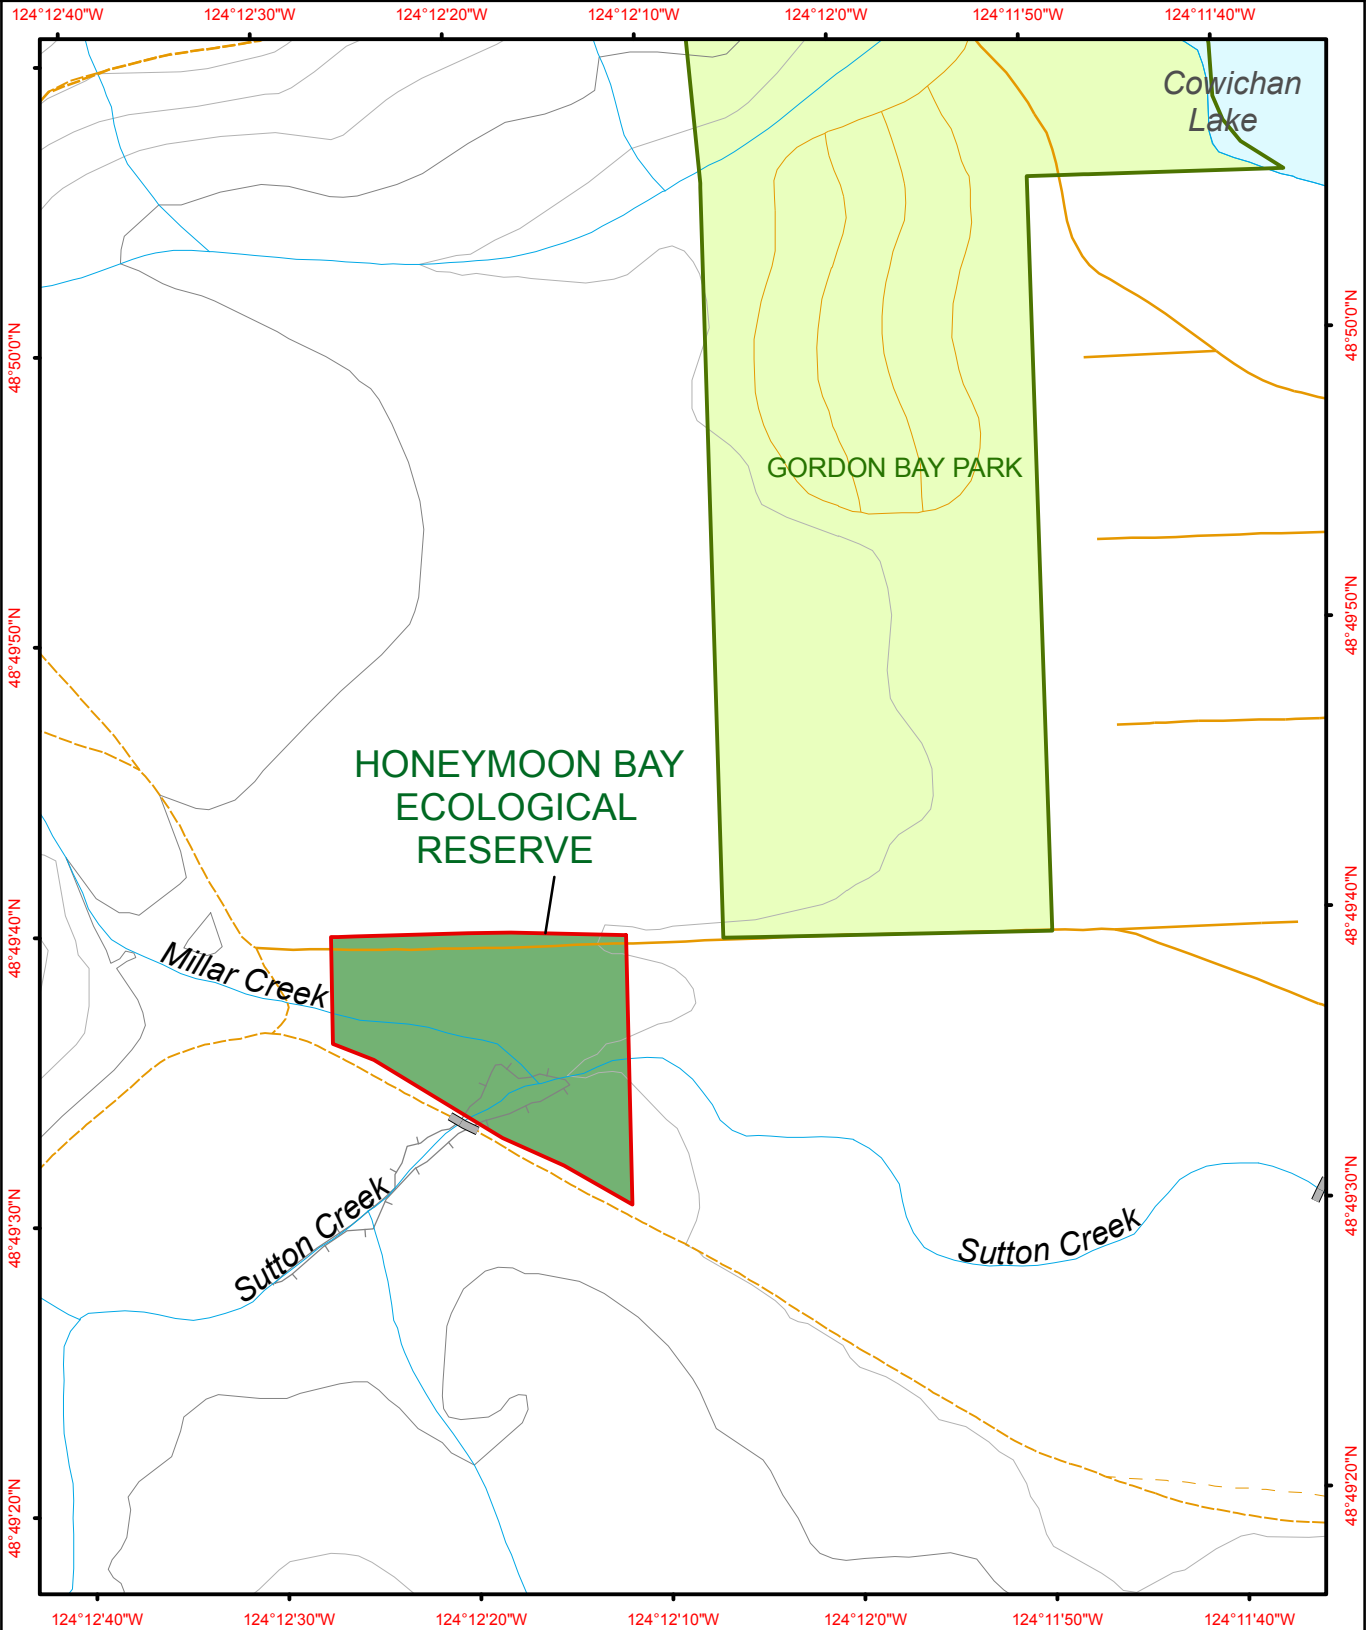

# Honeymoon Bay Ecological Reserve

- |   |                      |   |                     |   |                 |
|---|----------------------|---|---------------------|---|-----------------|
|  | Ecological Reserve   |  | Contour - 100 m     |  | River or Stream |
|  | Other Protected Area |  | Contour - 20 m      |  | Marsh or Swamp  |
|   |                      |  | Forest Service Road |  | Lake or Ocean   |
|   |                      |  | Road Permit         |   |                 |

**BCParks**

Project File: protected\_area\_template  
Date: September 14, 2010