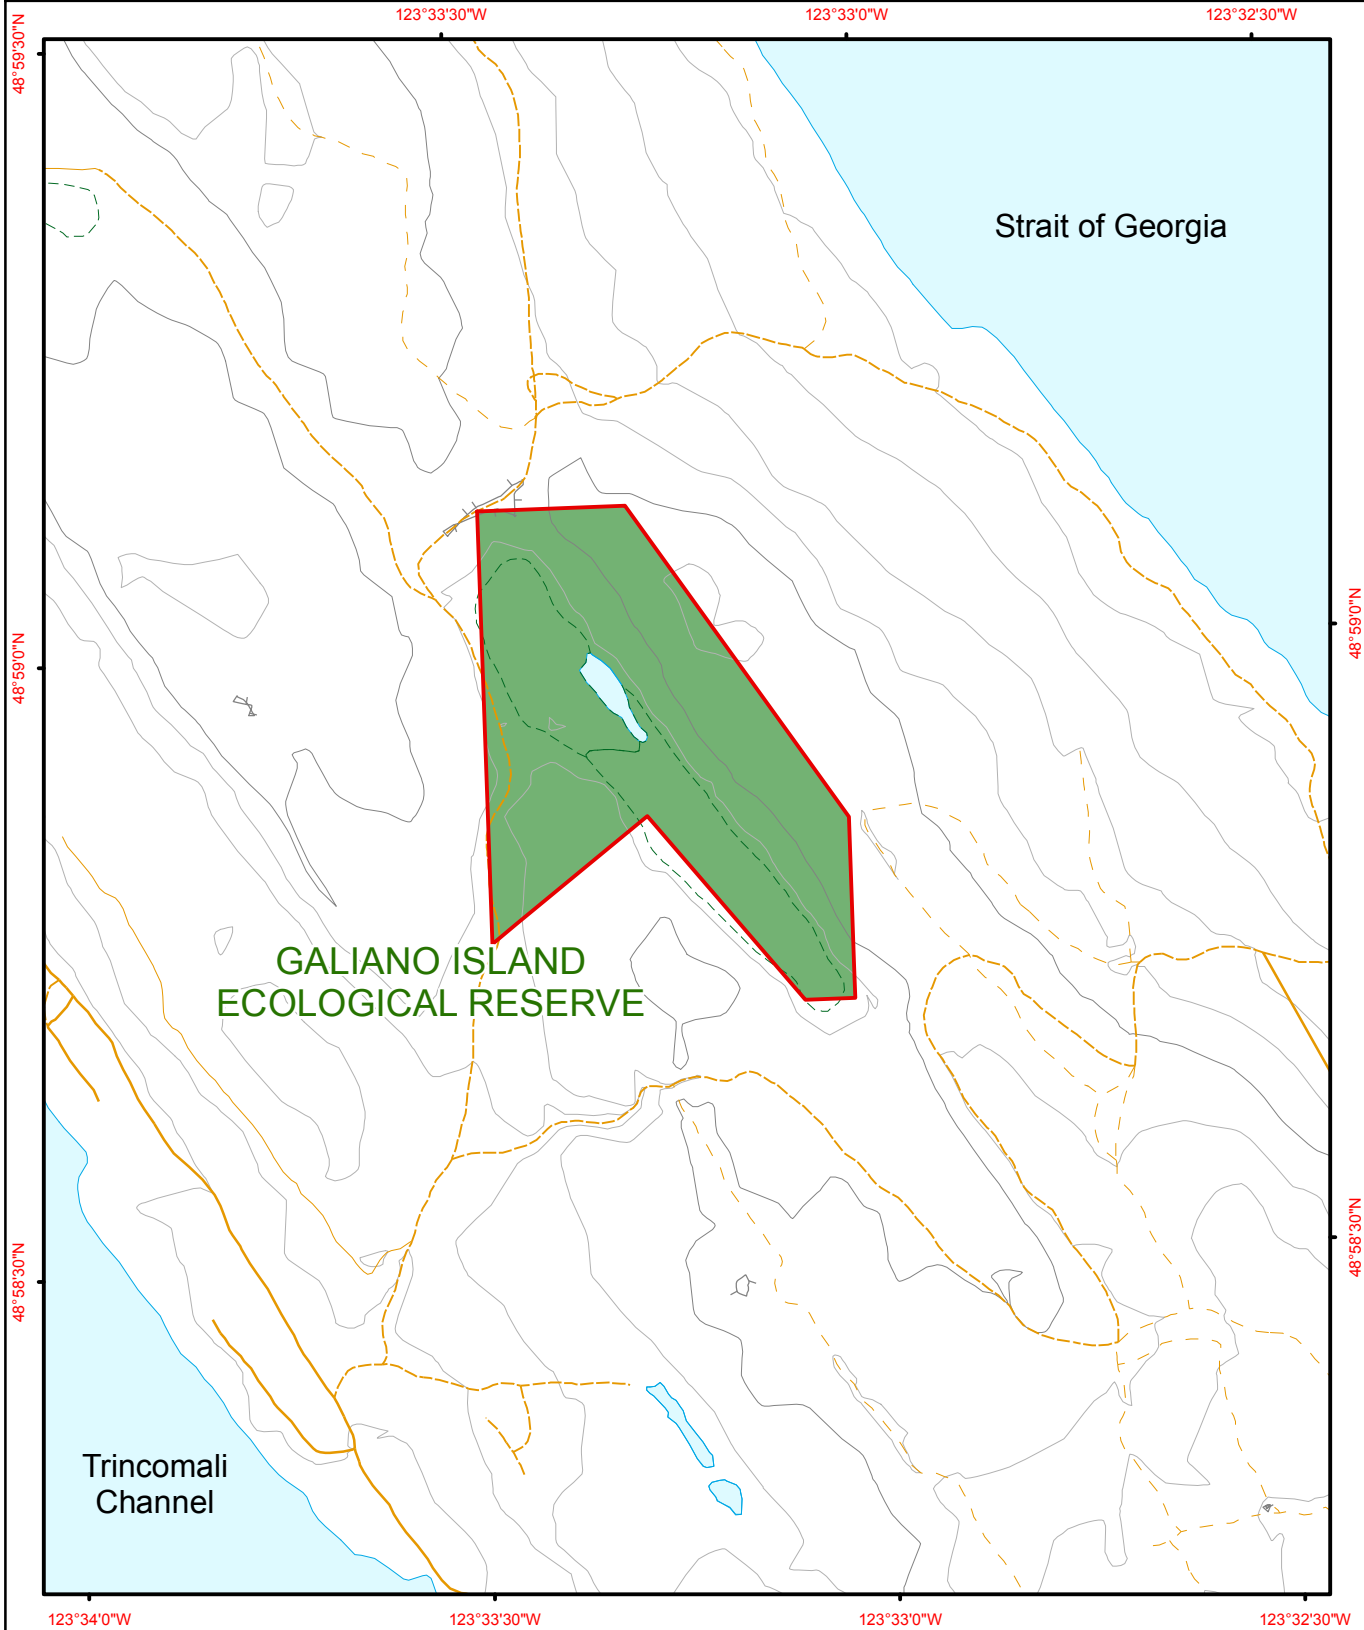

Galiano Island Ecological Reserve

**GALIANO ISLAND
ECOLOGICAL RESERVE**

Trincomali
Channel

Strait of Georgia

 BRITISH COLUMBIA The Best Place on Earth		 Ecological Reserve	 Contour - 100 m	 River or Stream	
		 Other Protected Area	 Contour - 20 m	 Marsh or Swamp	
		 Forest Service Road	 Lake or Ocean		
		 Road Permit			
		 0 100 200 300 400 500 Metres		Project File: protected_area_template Date: September 14, 2010	