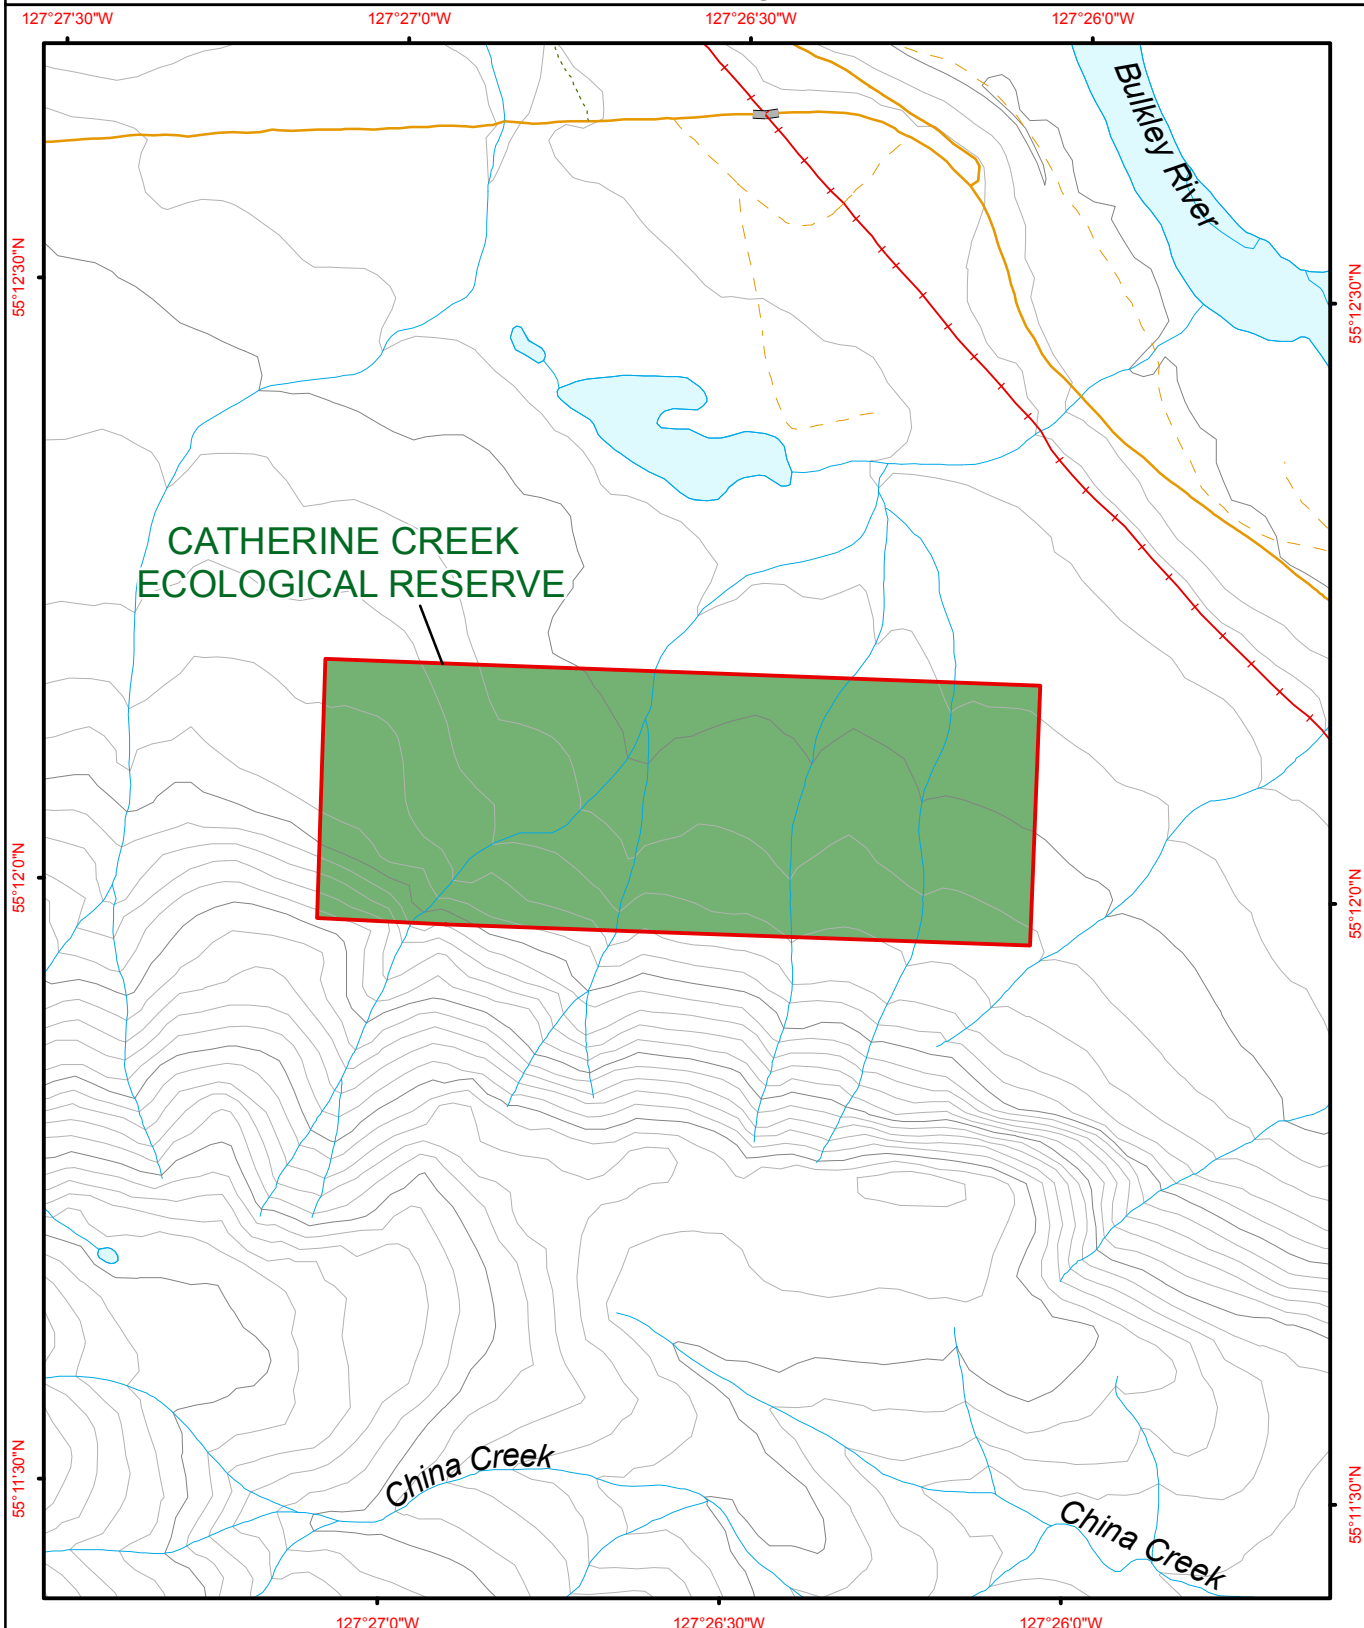

Catherine Creek Ecological Reserve

CATHERINE CREEK
ECOLOGICAL RESERVE

Bulkley River

China Creek

China Creek

 <p>BRITISH COLUMBIA The Best Place on Earth</p>	 <p>BC Parks</p>	 Ecological Reserve	 Contour - 100 m	 River or Stream	
		 Other Protected Area	 Contour - 20 m	 Marsh or Swamp	
		 Forest Service Road	 Lake or Ocean		
		 Road Permit			
		 <p>0 100 200 300 400 500 Metres</p>		Project File: protected_area_template Date: September 14, 2010	