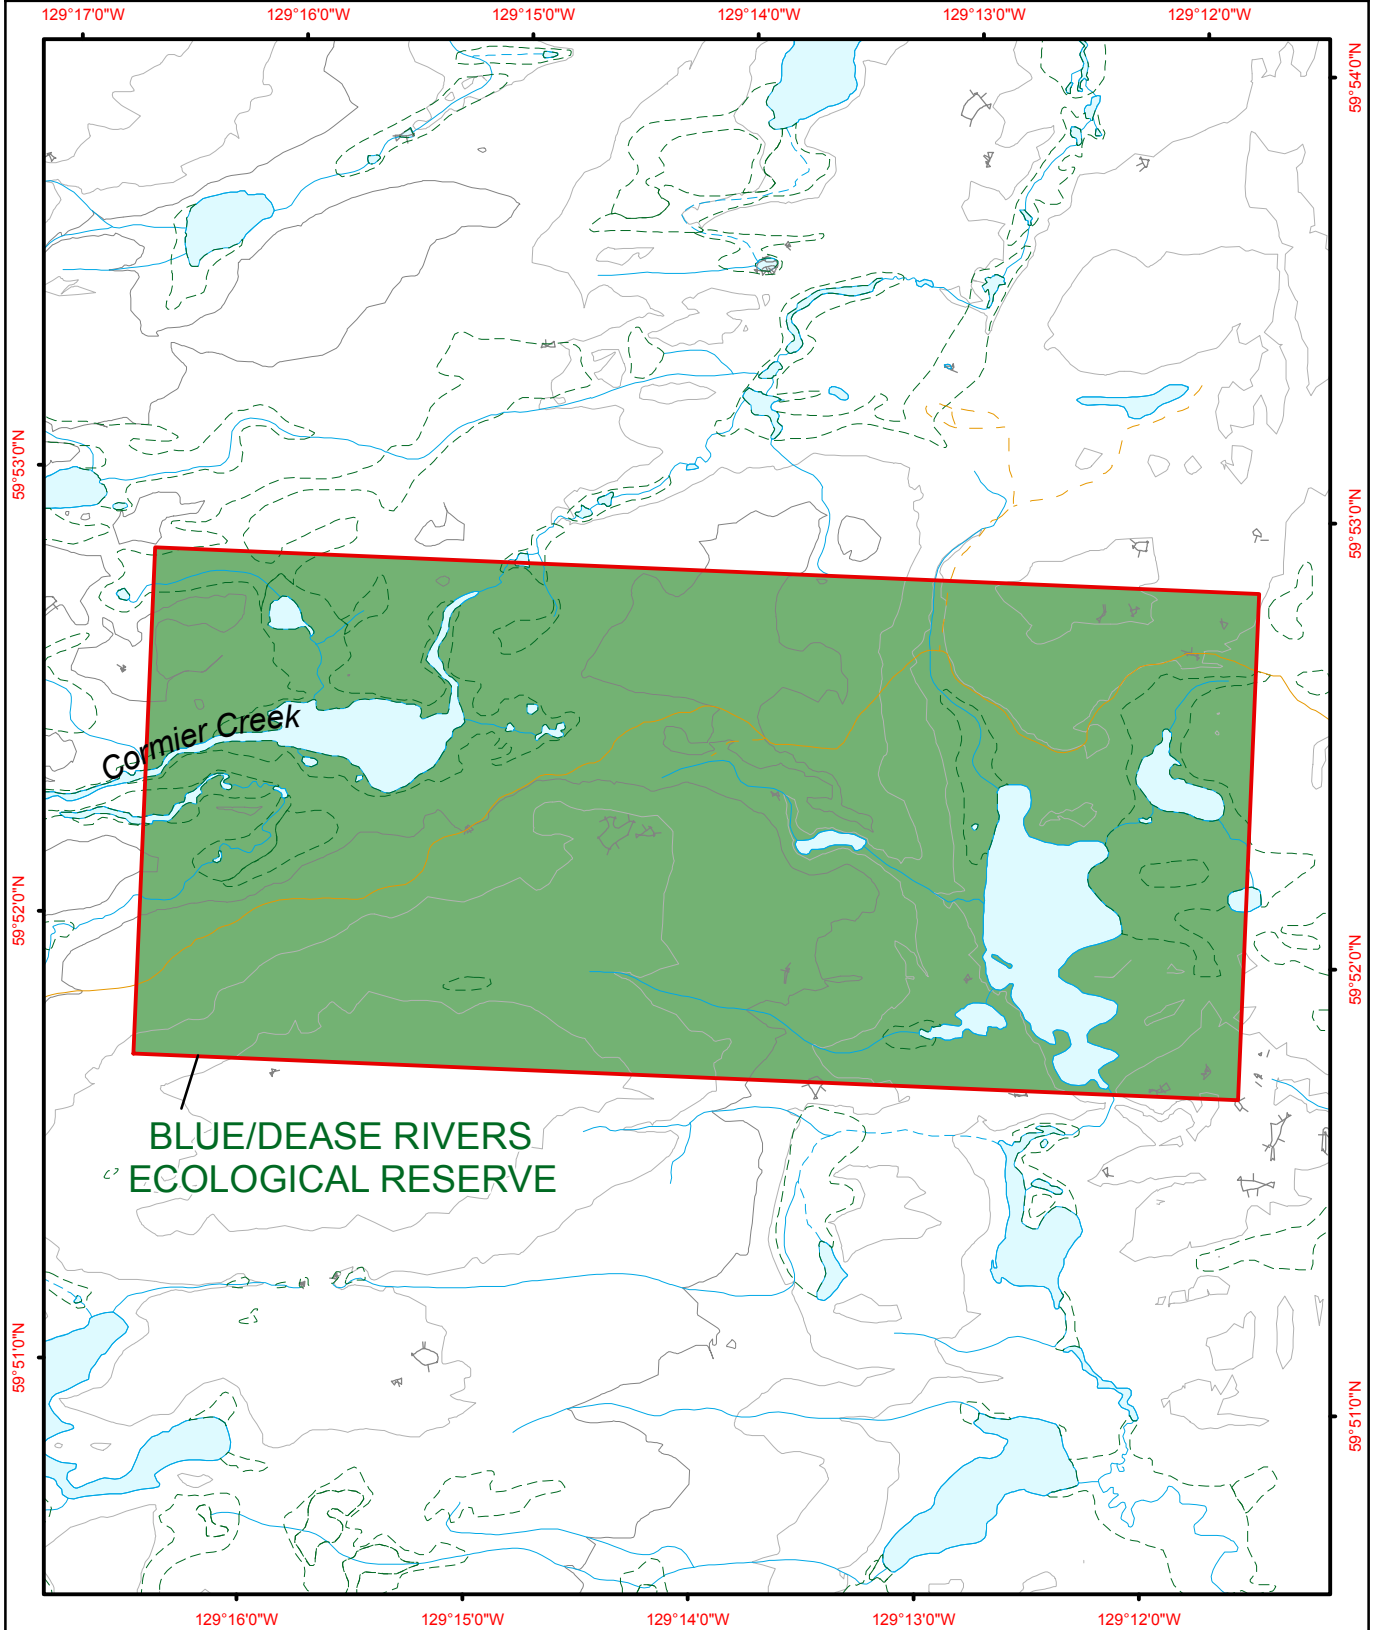

# Blue/Dease Rivers Ecological Reserve

**BLUE/DEASE RIVERS  
ECOLOGICAL RESERVE**

Cormier Creek

 <b>BRITISH COLUMBIA</b> The Best Place on Earth		 Ecological Reserve	 Contour - 100 m	 River or Stream		
		 Other Protected Area	 Contour - 20 m	 Marsh or Swamp		
		 Forest Service Road	 Lake			
		 Road Permit				
		 0 200 400 600 800 1,000 Metres			Project File: protected_area_template Date: September 14, 2010	