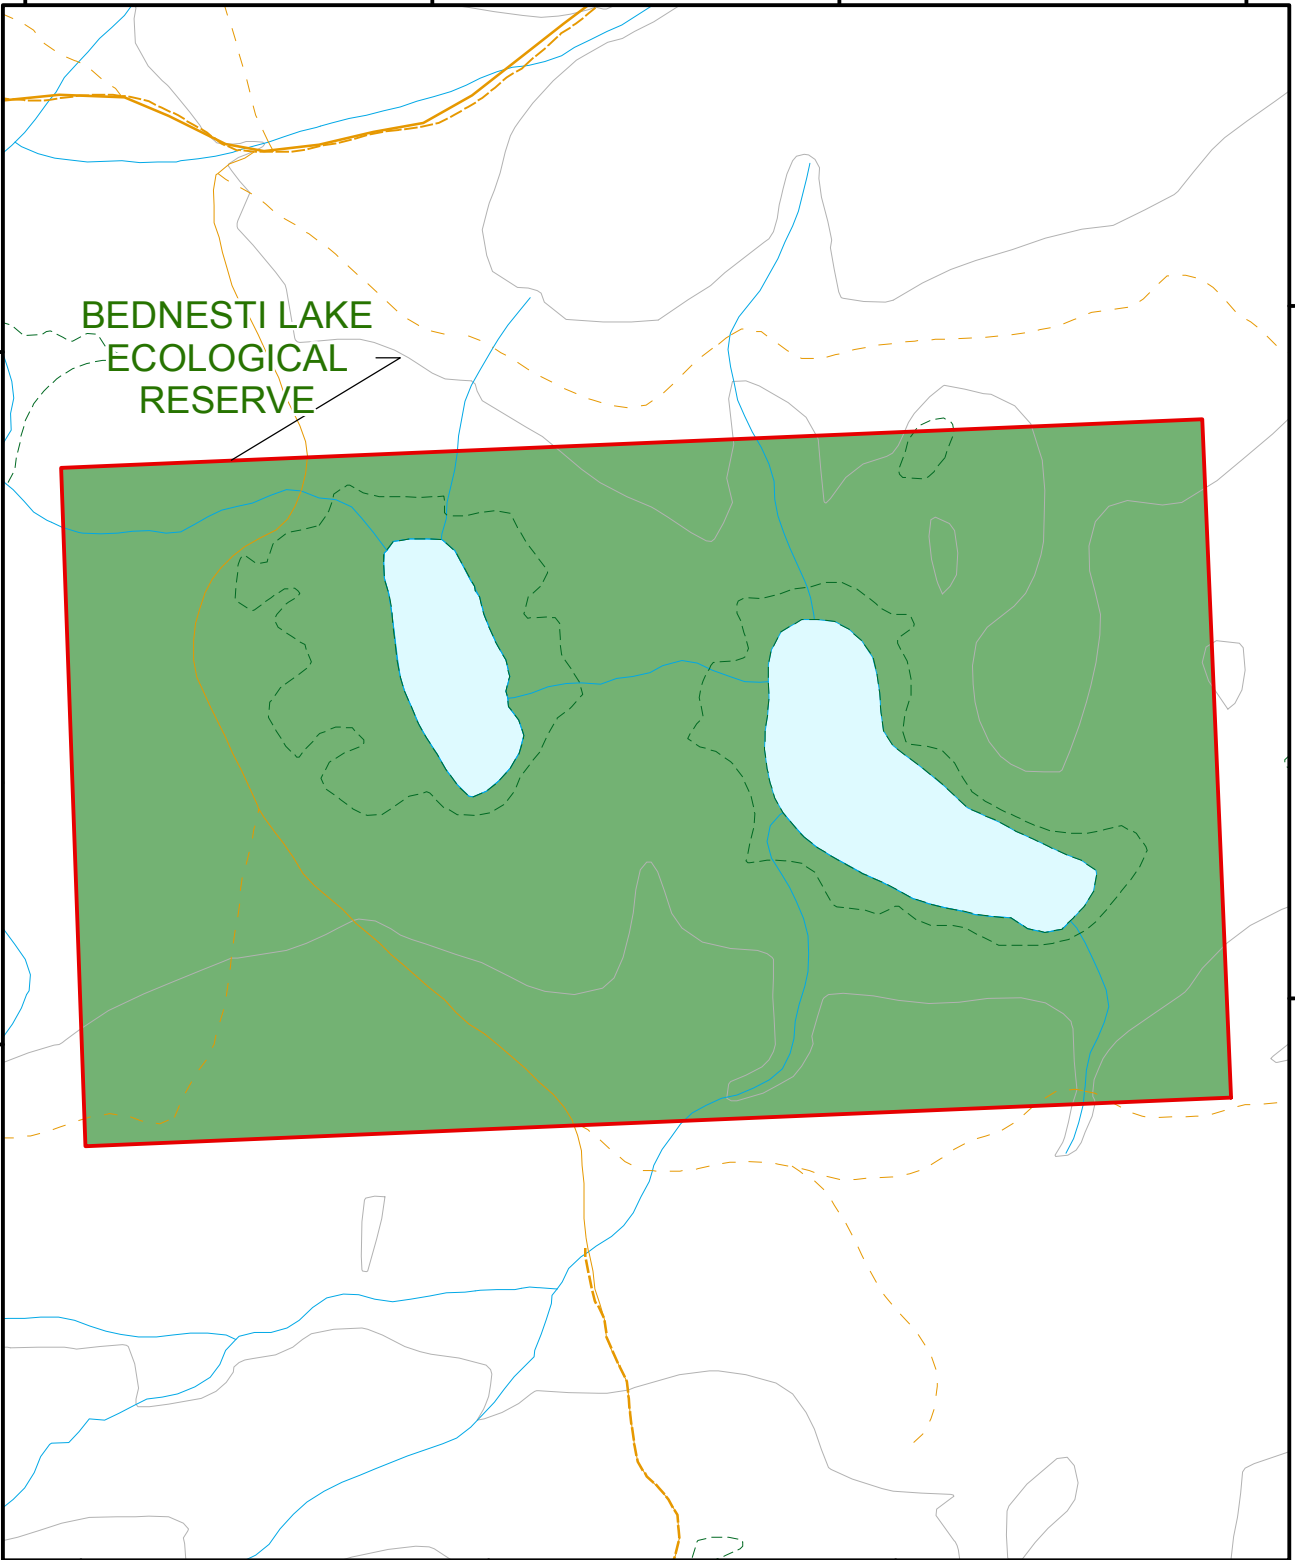

Bednesti Lake Ecological Reserve

123°27'30"W

123°27'0"W

123°26'30"W

123°26'0"W

53°52'0"N

53°52'0"N

53°51'30"N

53°51'30"N

BEDNESTI LAKE
ECOLOGICAL
RESERVE

123°27'30"W

123°27'0"W

123°26'30"W

BCParks

- Ecological Reserve
- Other Protected Area

- Contour - 100 m
- Contour - 20 m
- Forest Service Road
- Road Permit

- River or Stream
- Marsh or Swamp
- Lake

Project File: protected_area_template
Date: September 14, 2010