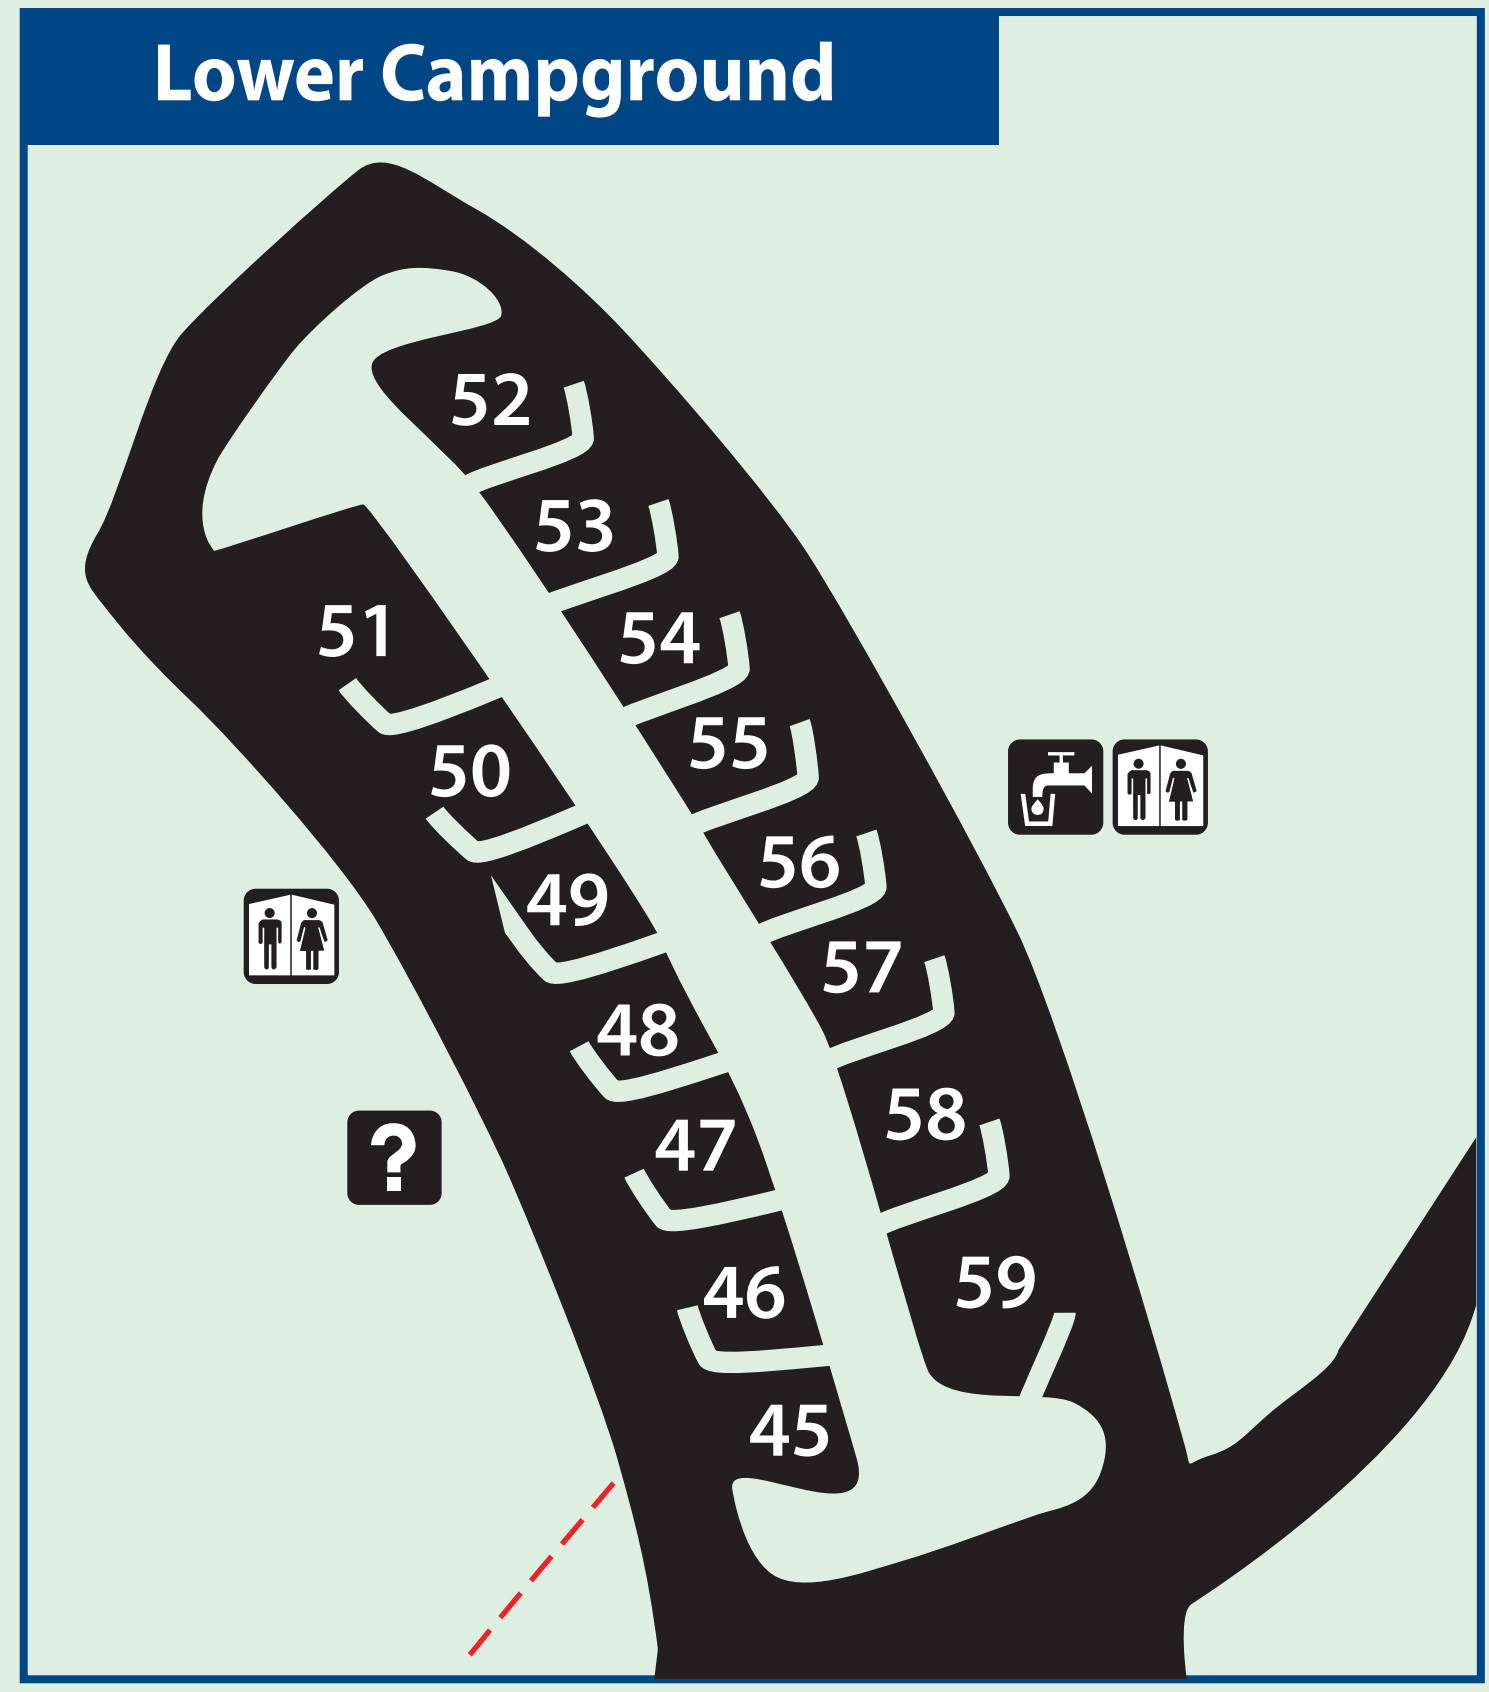

Sproat Lake Provincial Park

Legend			
	Information		Tenting
	Parking		Boat Launch
	Toilets		Fishing
	Picnic Area		Swimming
	Tent/Vehicle Campground		Showers
	Drinking Water		Trail
	Playground		Park Boundary

Stay Safe - Have Fun

www.bcparks.ca