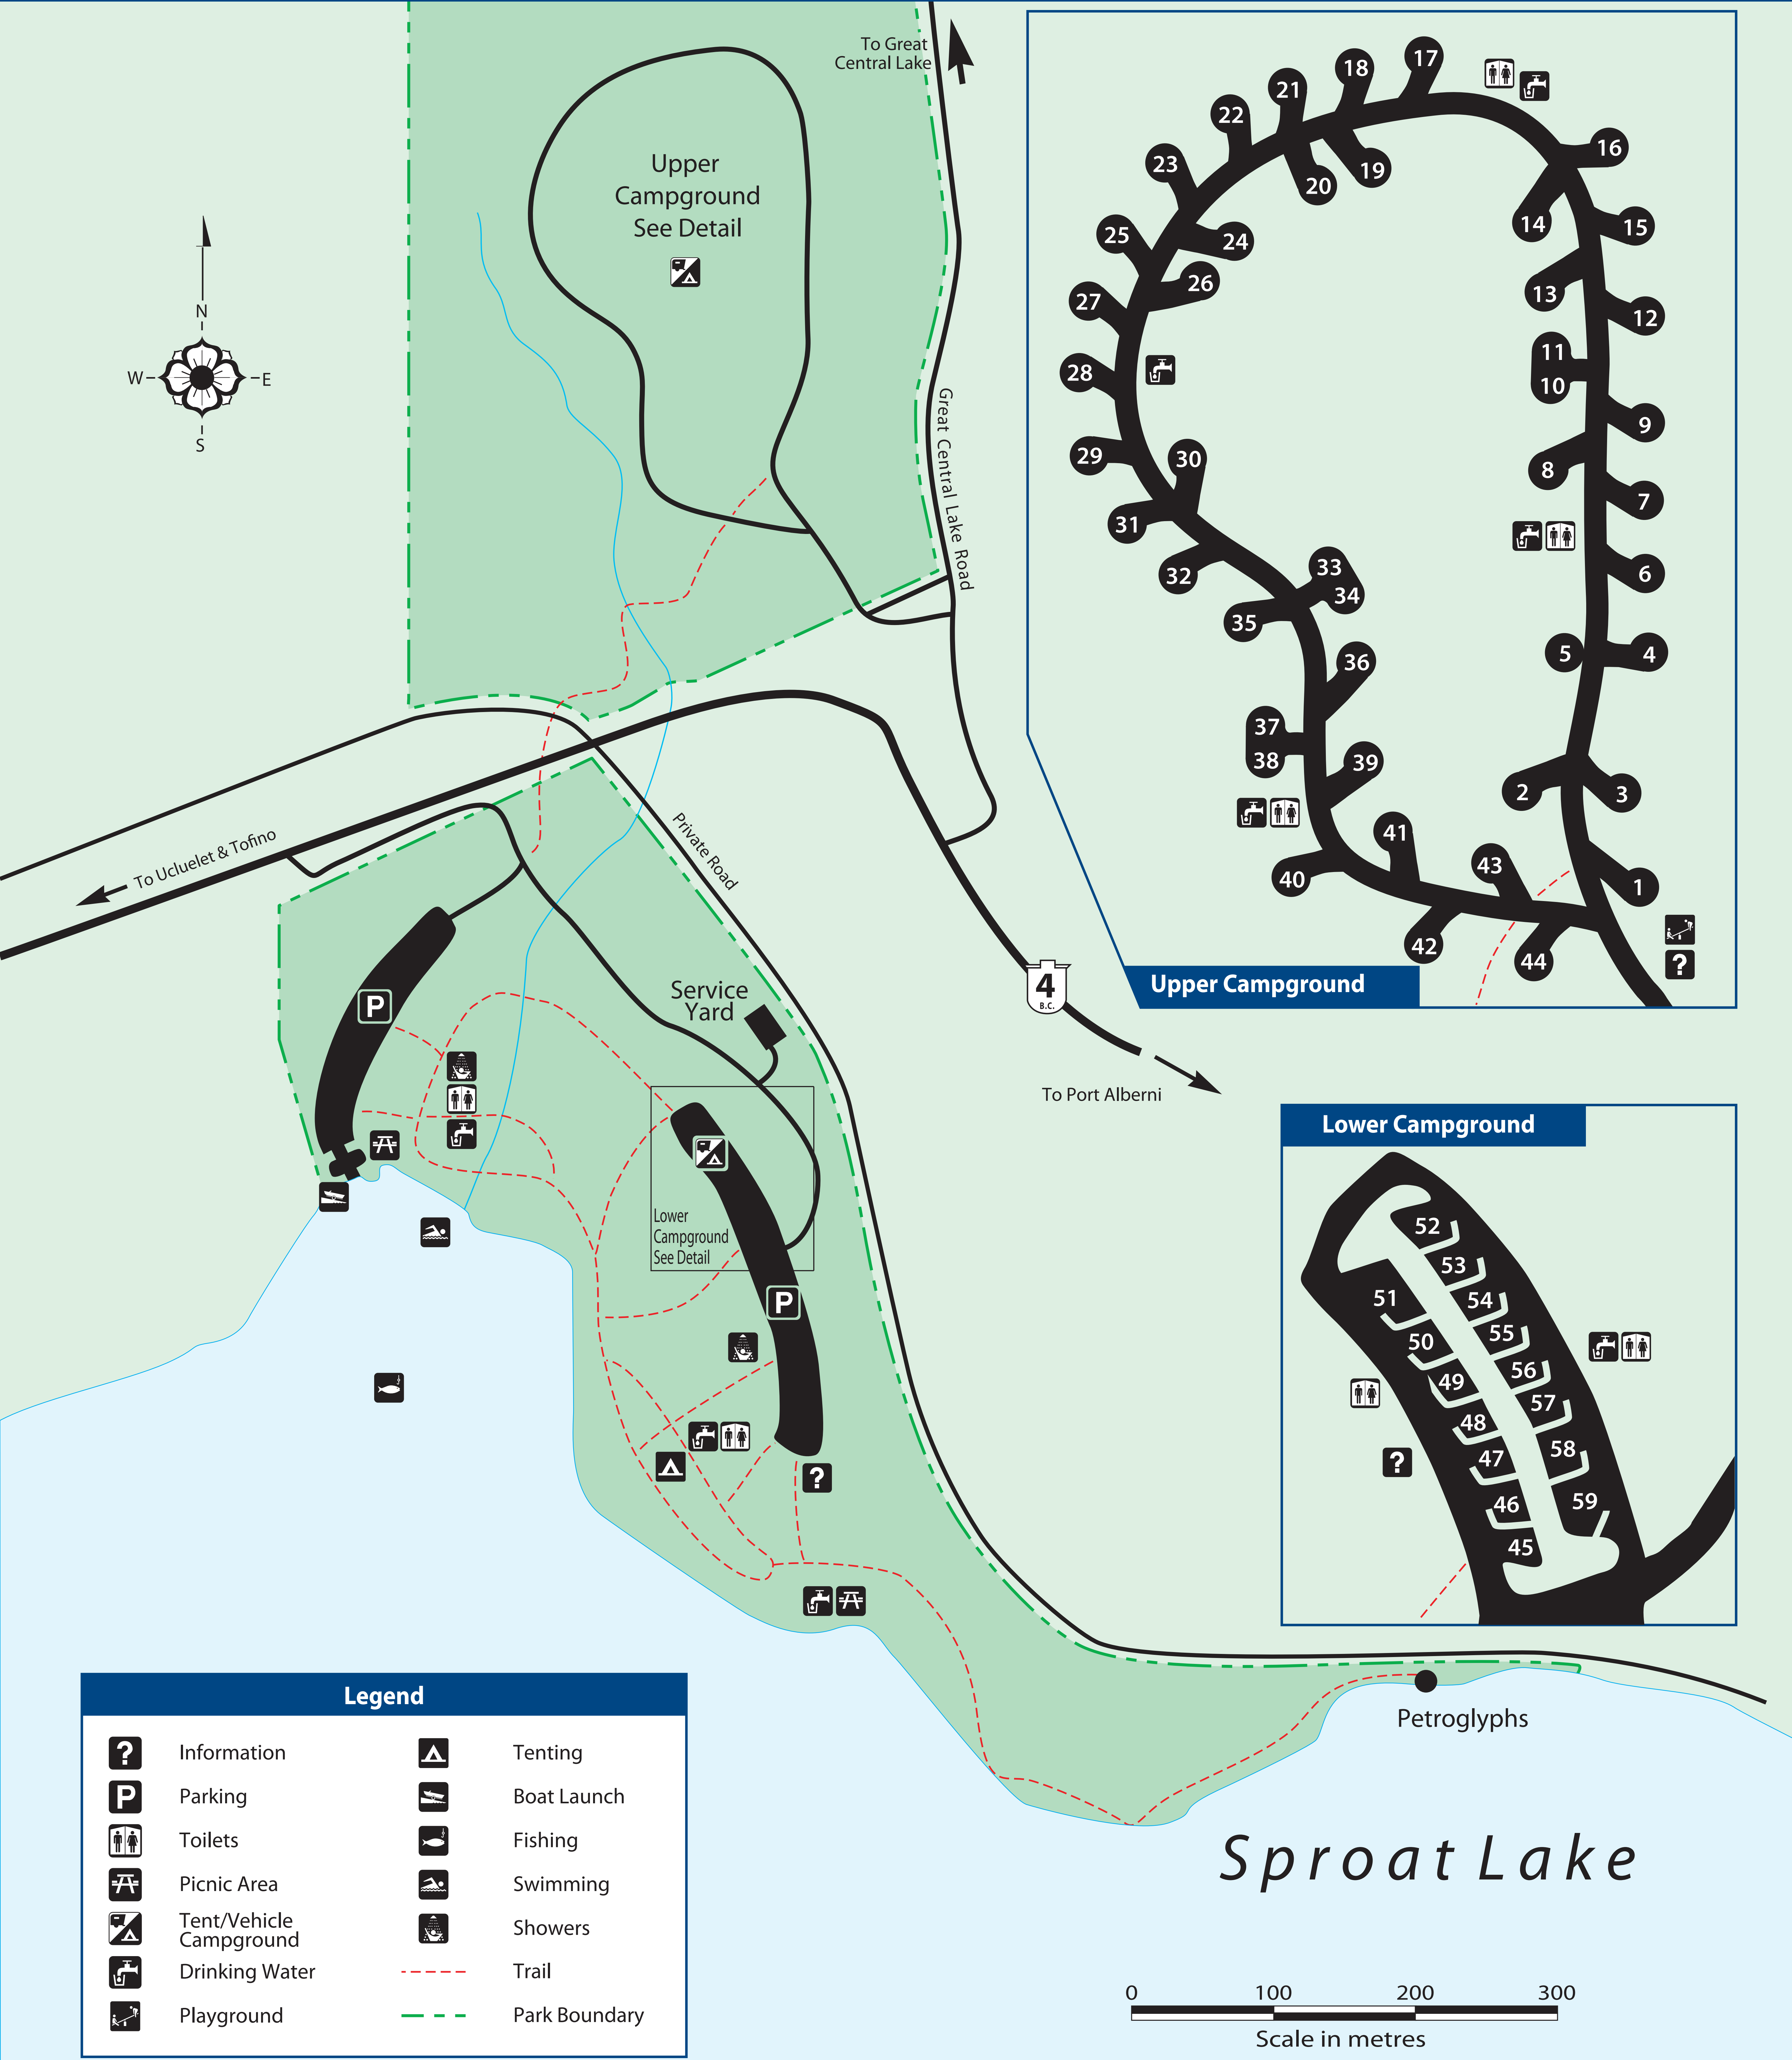

Sproat Lake Provincial Park

Legend			
	Information		Tenting
	Parking		Boat Launch
	Toilets		Fishing
	Picnic Area		Swimming
	Tent/Vehicle Campground		Showers
	Drinking Water		Trail
	Playground		Park Boundary

Stay Safe - Have Fun

www.bcparks.ca