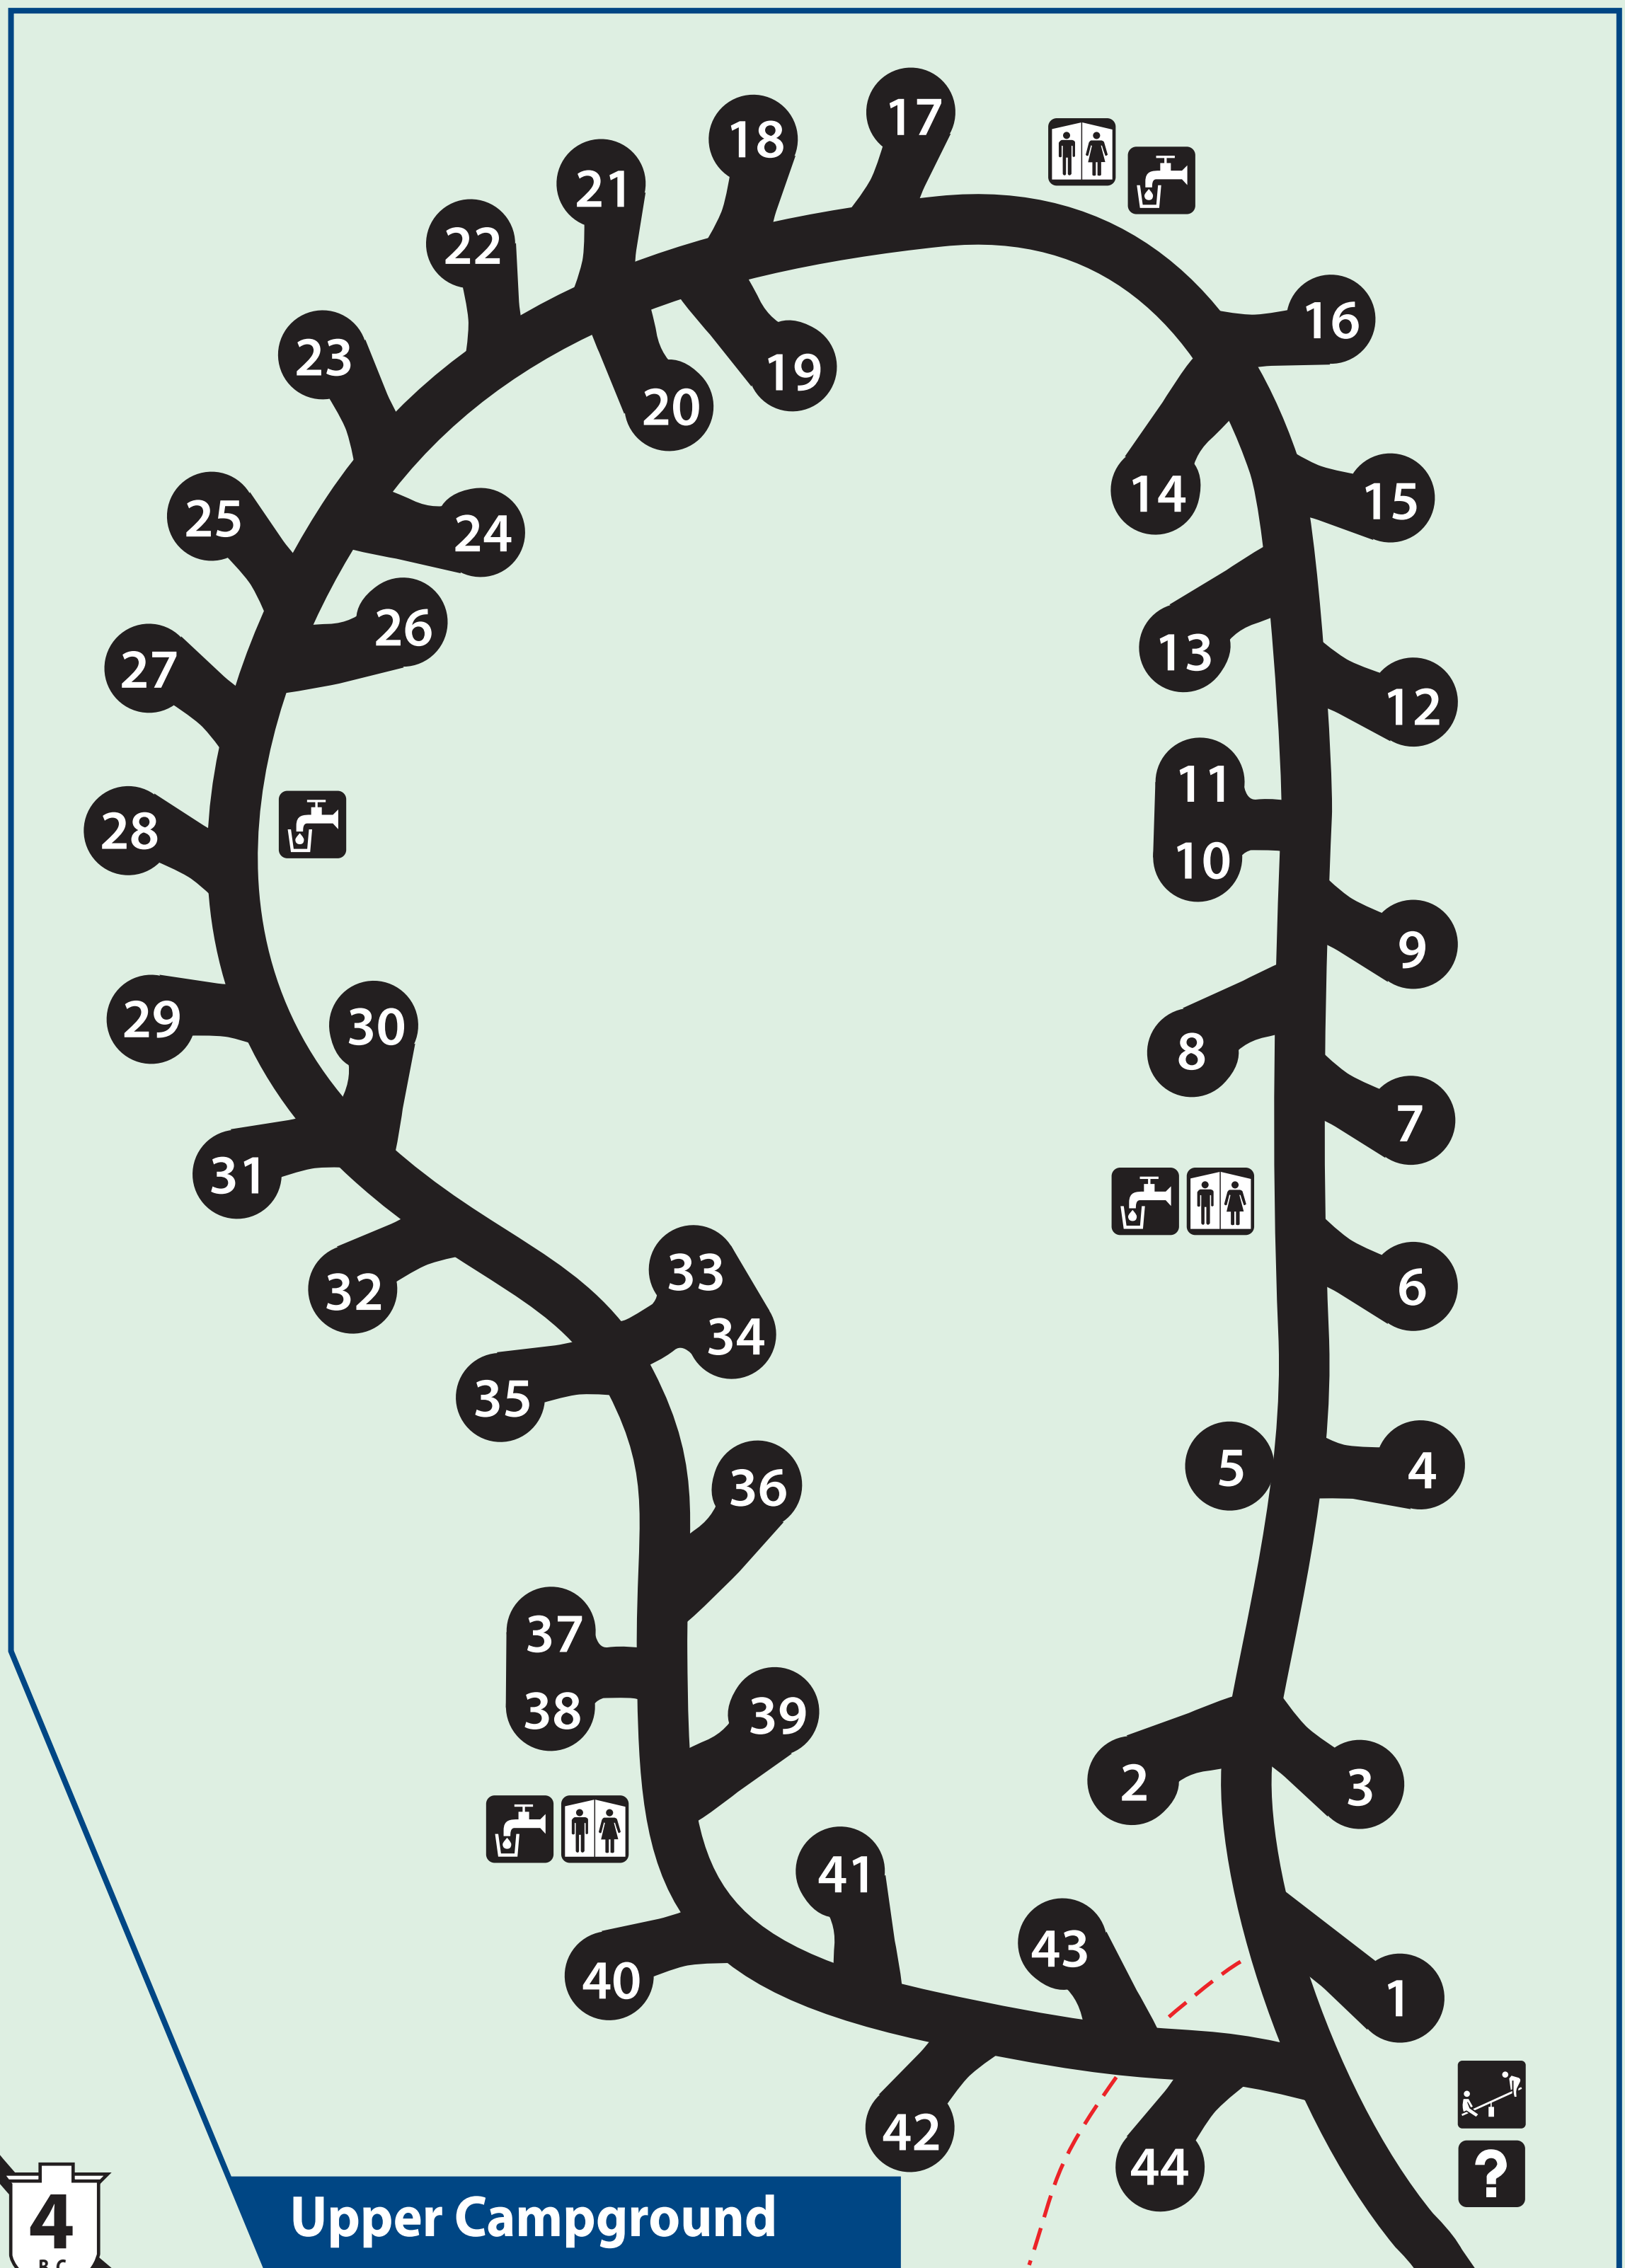

Sproat Lake Provincial Park

Legend			
	Information		Tenting
	Parking		Boat Launch
	Toilets		Fishing
	Picnic Area		Swimming
	Tent/Vehicle Campground		Showers
	Drinking Water		Trail
	Playground		Park Boundary

Stay Safe - Have Fun

www.bcparks.ca